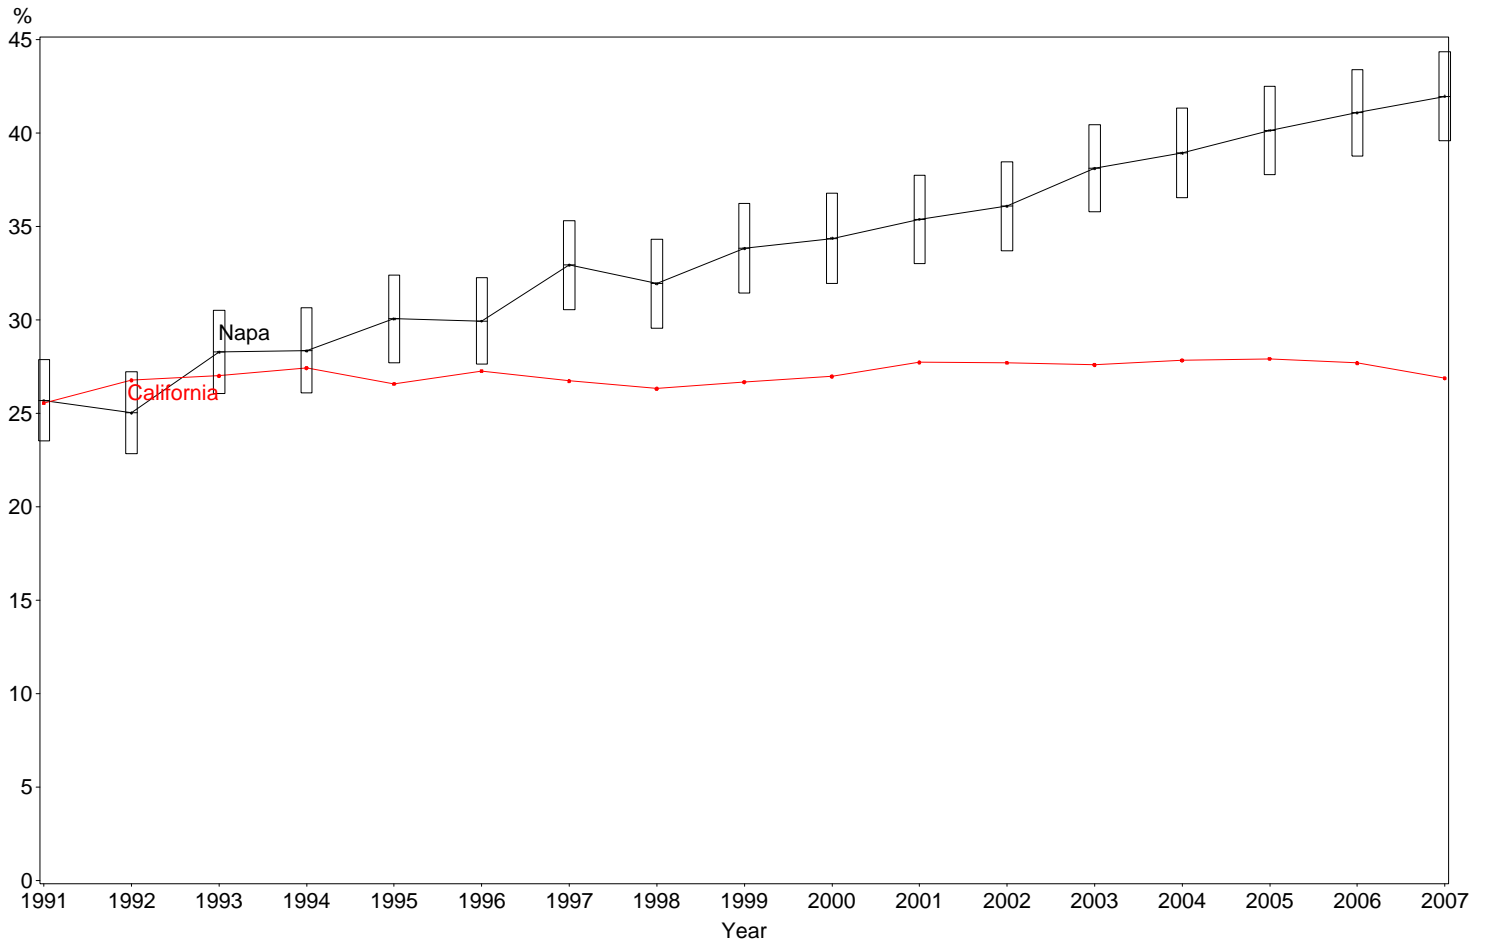

Percent of Live Births to Mexico-Born Mothers  
Napa County, 2005-2007

The box around the county point estimates denotes the 95% confidence interval around the estimate.