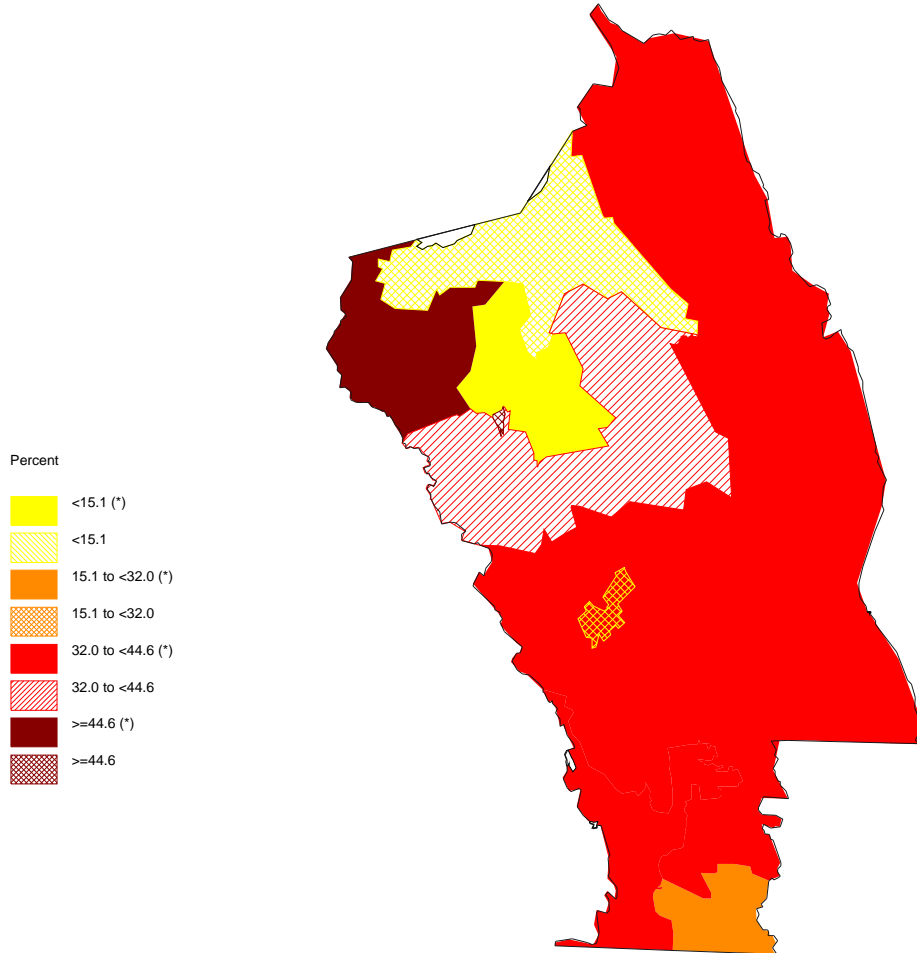

Percent of Births to Mothers with No High School Degree
Napa County, 2005-2007

The star in parenthesis after the legend entry indicates a statistically significant percent compared to the California average (alpha=0.01; two-tailed test).
For white areas in the map, no data are available.