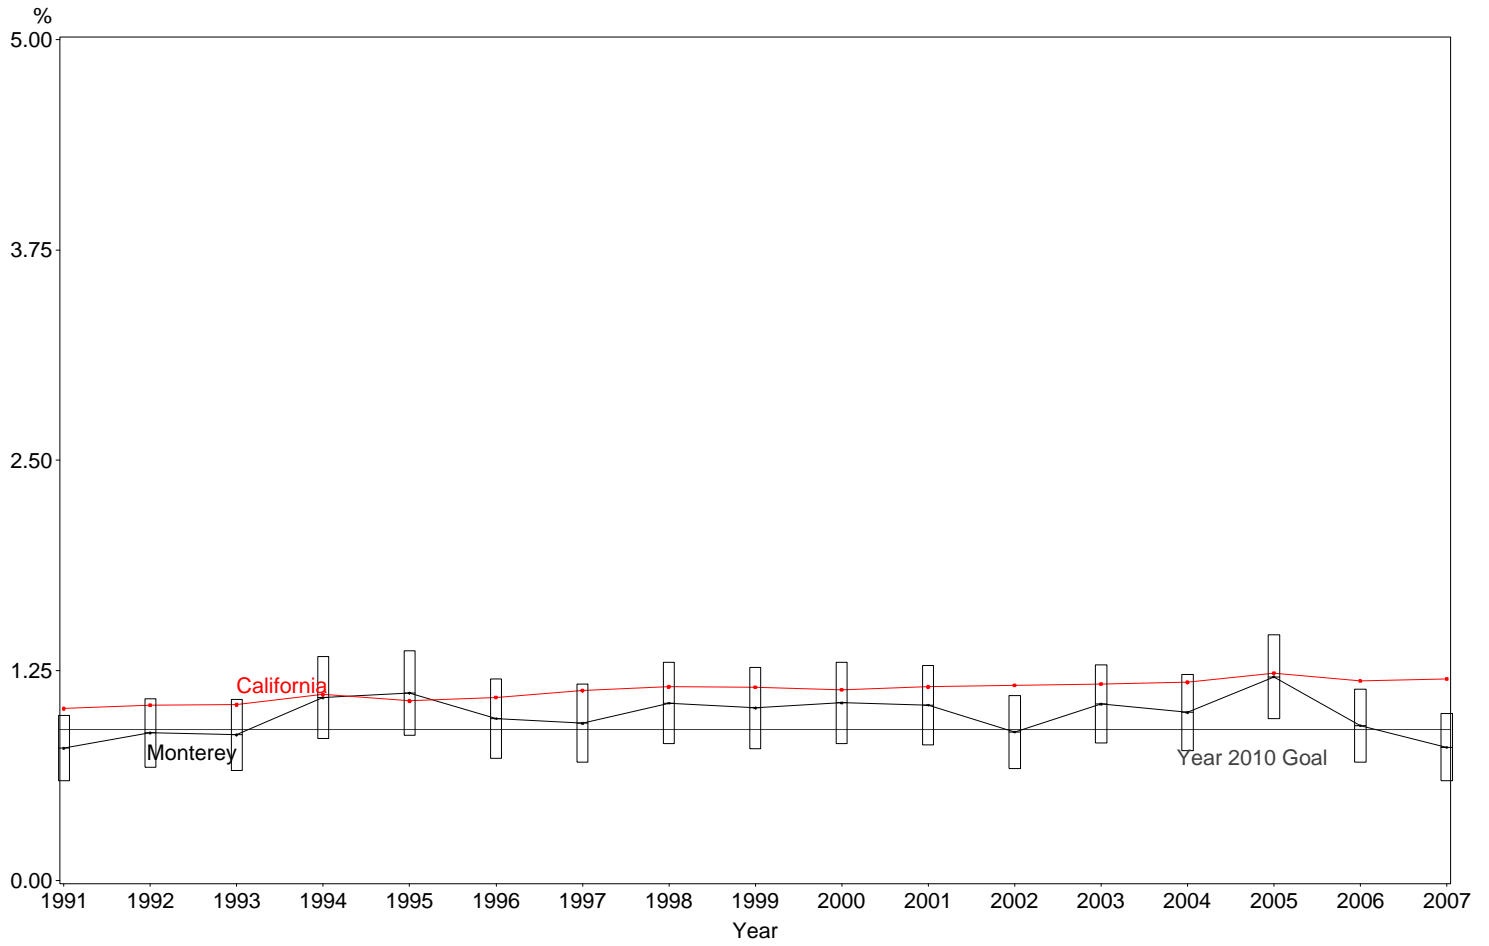

Percent of Very Low Birth Weight Infants
Monterey County, 2005-2007

The box around the county point estimates denotes the 95% confidence interval around the estimate.