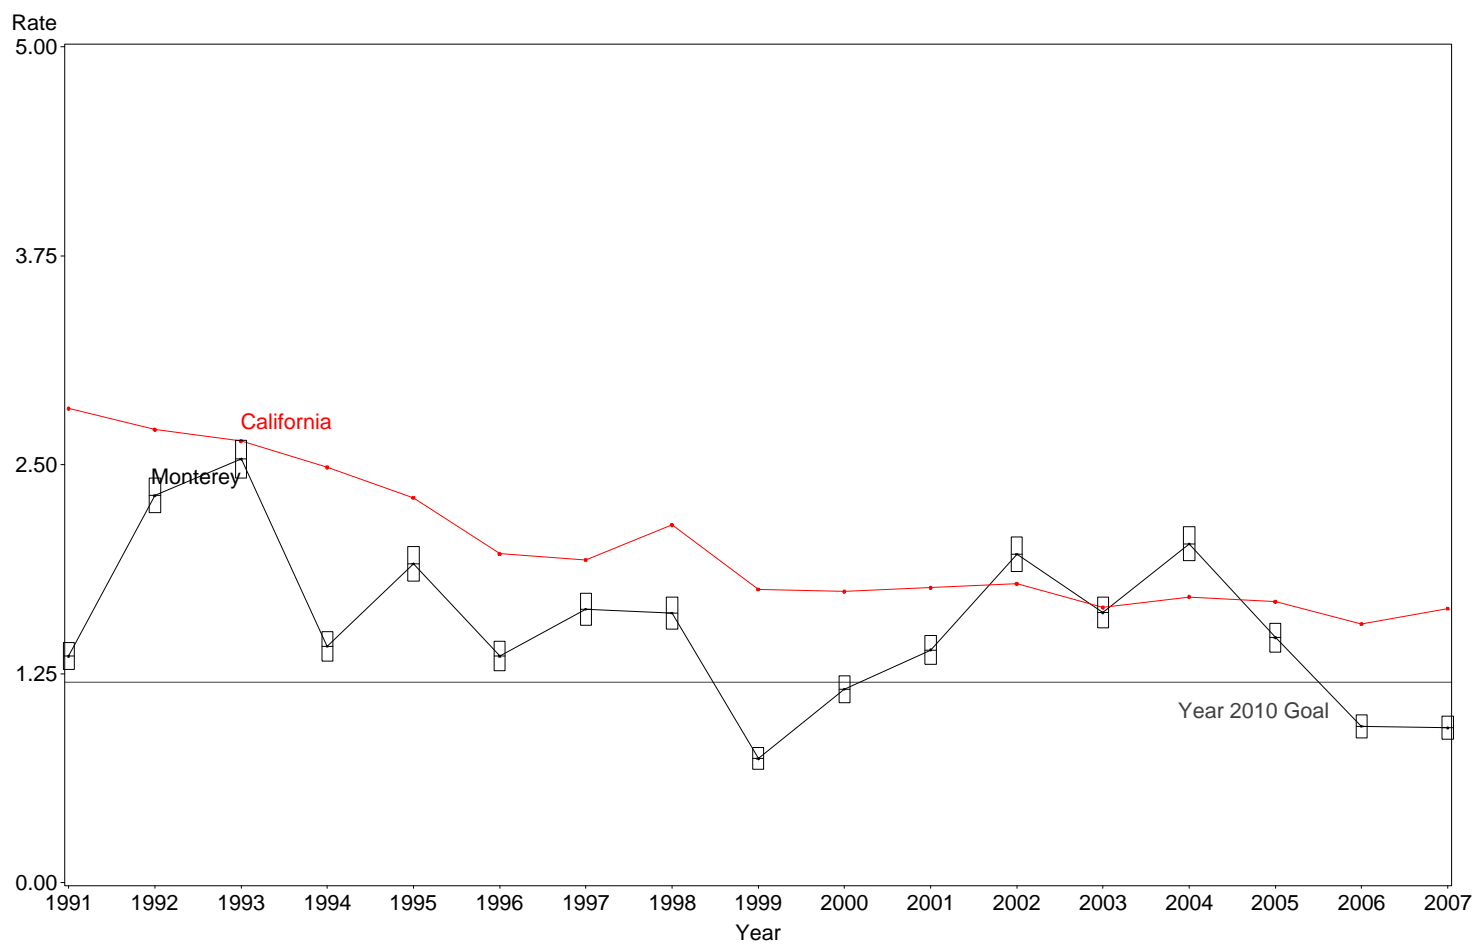

Postneonatal Mortality Rate
Monterey County, 2005-2007

The box around the county point estimates denotes the 95% confidence interval around the estimate.