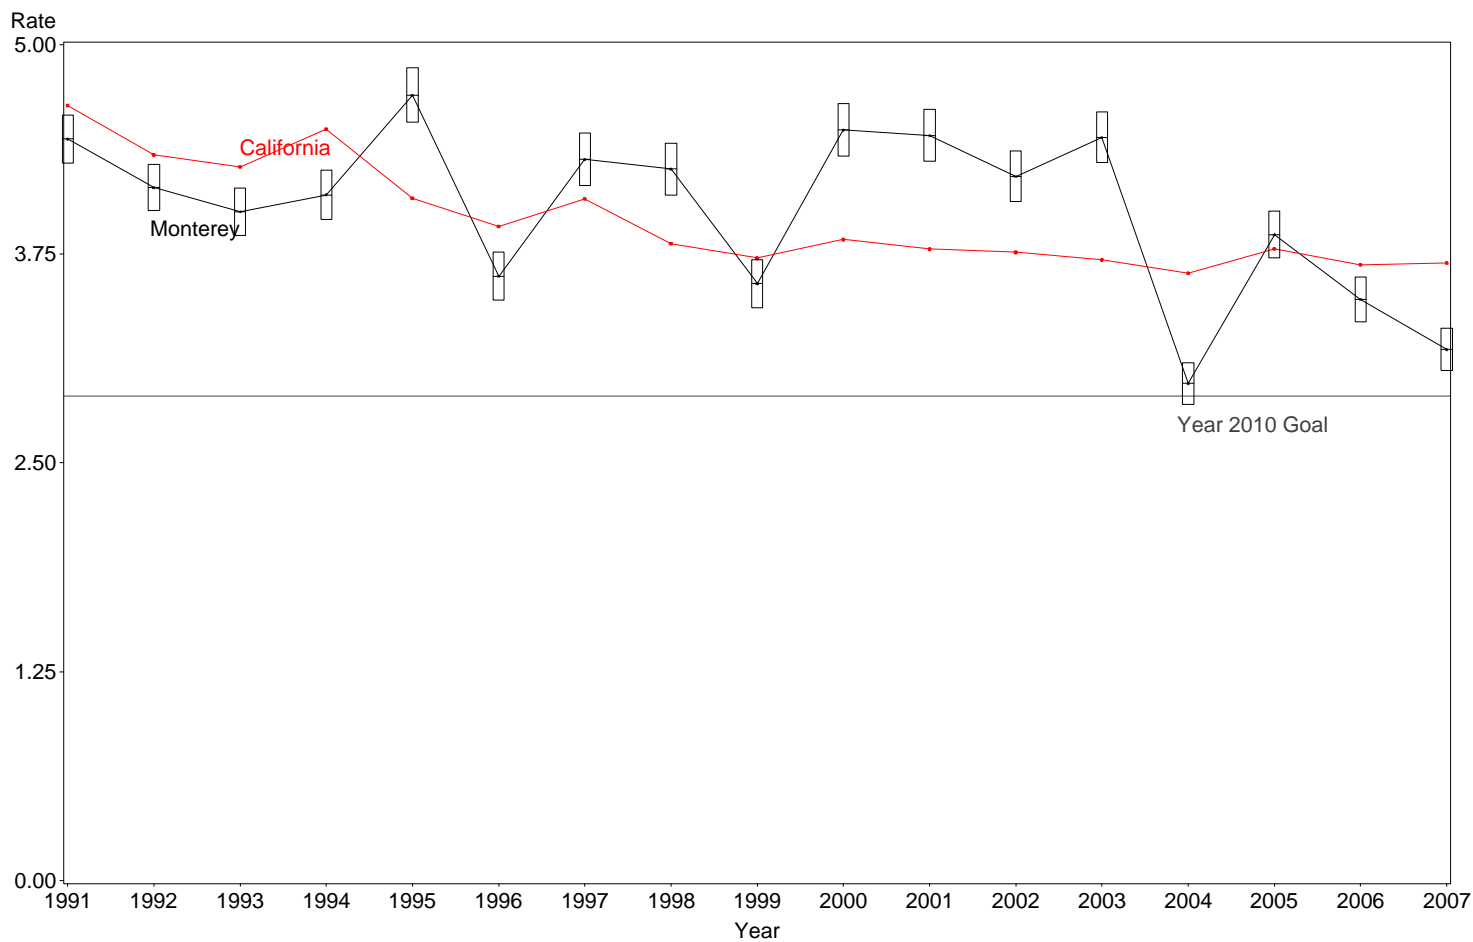

Neonatal Mortality Rate
Monterey County, 2005-2007

The box around the county point estimates denotes the 95% confidence interval around the estimate.