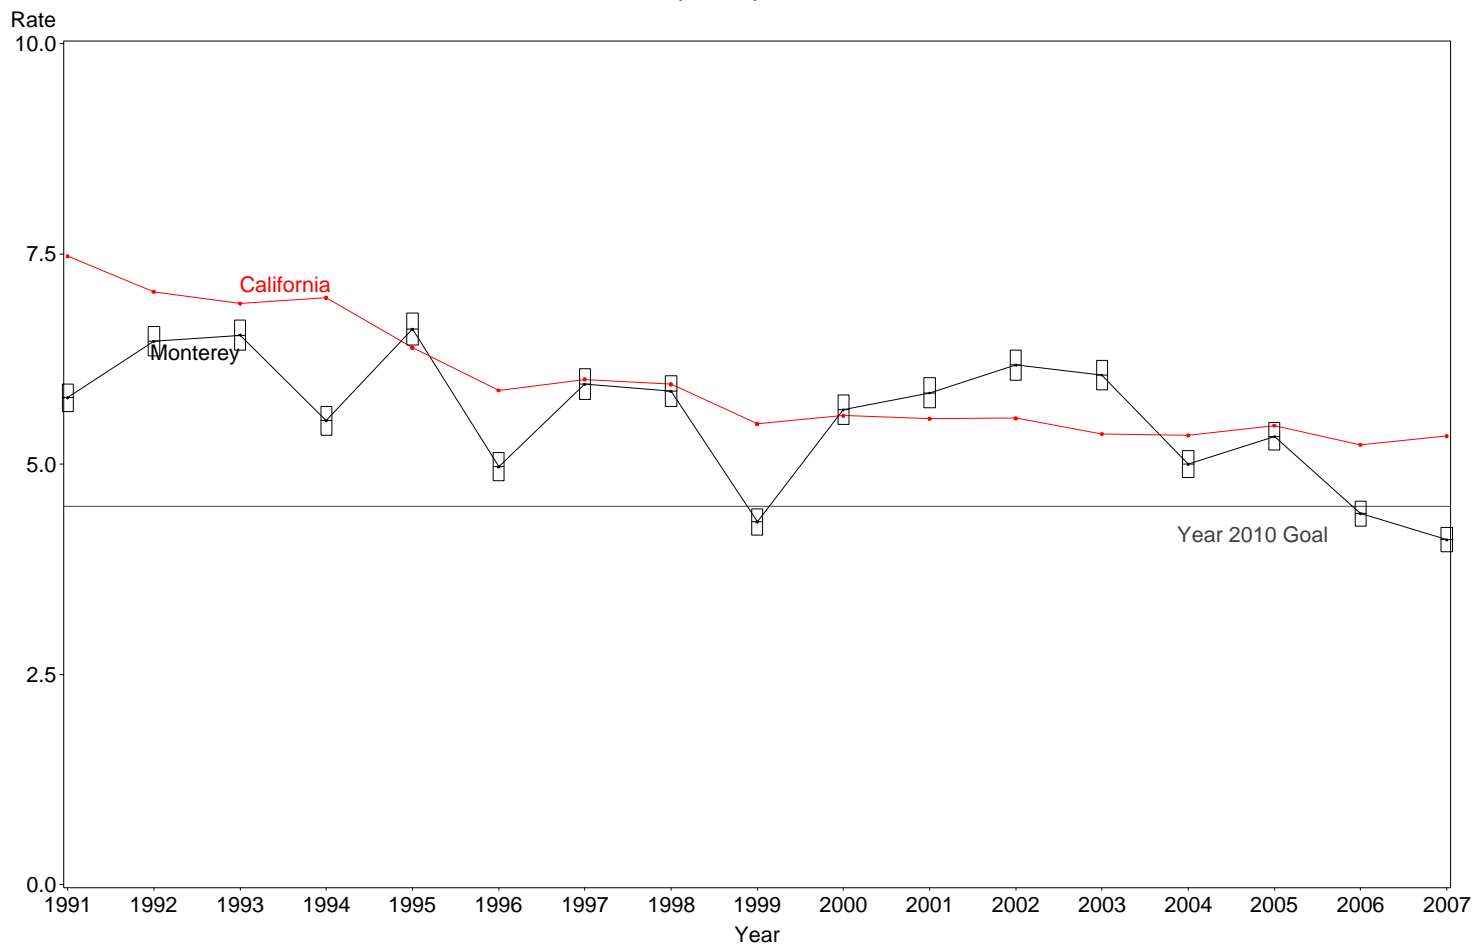

Infant Mortality Rate
Monterey County, 2005-2007

The box around the county point estimates denotes the 95% confidence interval around the estimate.