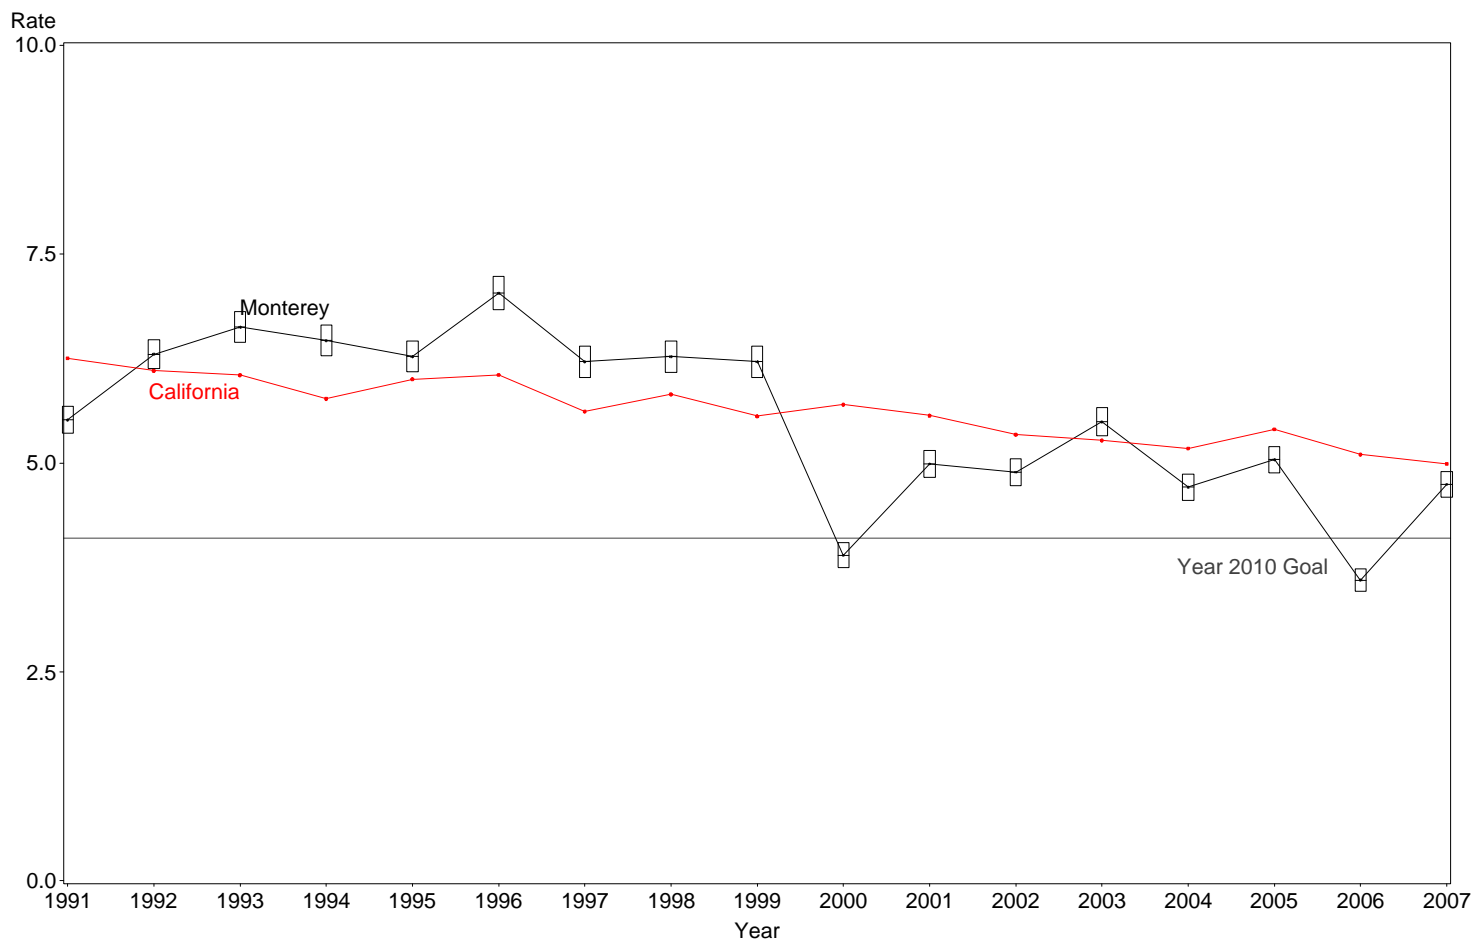

Fetal Mortality Rate
Monterey County, 2005-2007

The box around the county point estimates denotes the 95% confidence interval around the estimate.