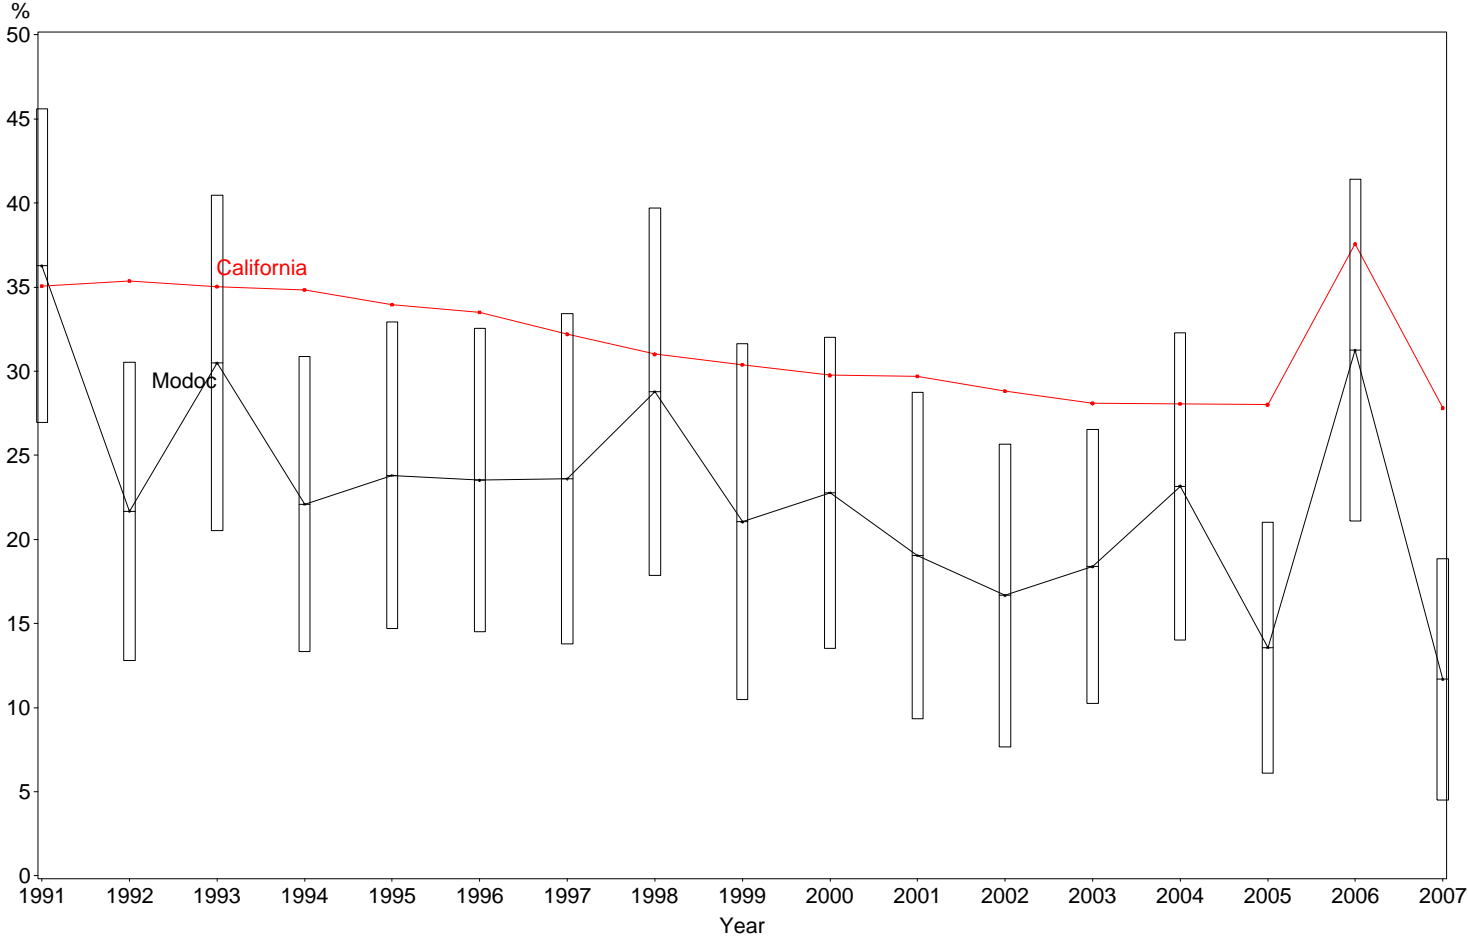

Percent of Births to Mothers with No High School Degree
 Modoc County, 2005-2007

The box around the county point estimates denotes the 95% confidence interval around the estimate.
 Starting in 2006, the actual HS degree information became available. Prior to 2006, a HS degree was estimated as ≥ 12 years of education