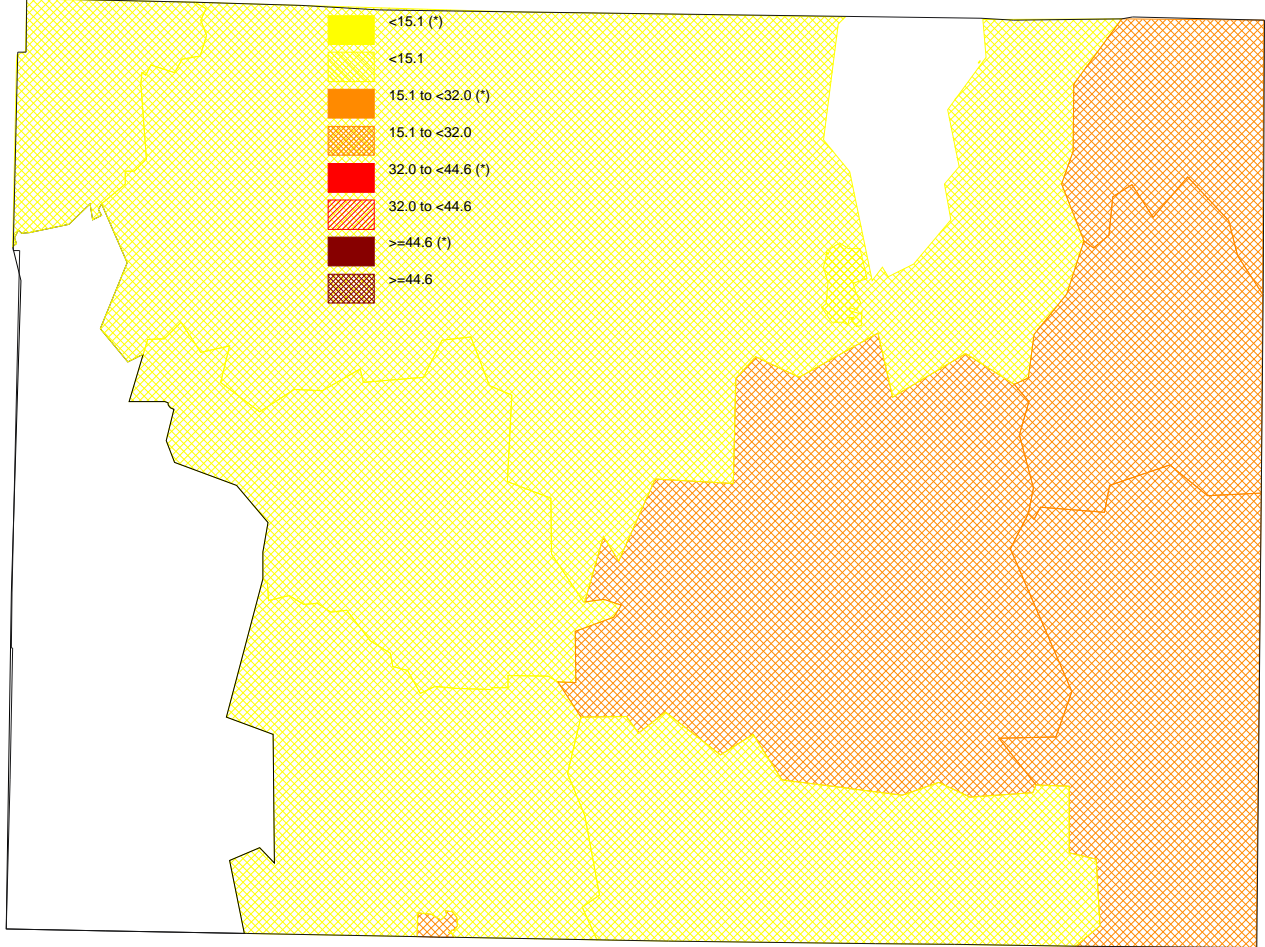

Percent of Births to Mothers with No High School Degree  
Modoc County, 2005-2007

The star in parenthesis after the legend entry indicates a statistically significant percent compared to the California average (alpha=0.01; two-tailed test).  
For white areas in the map, no data are available.