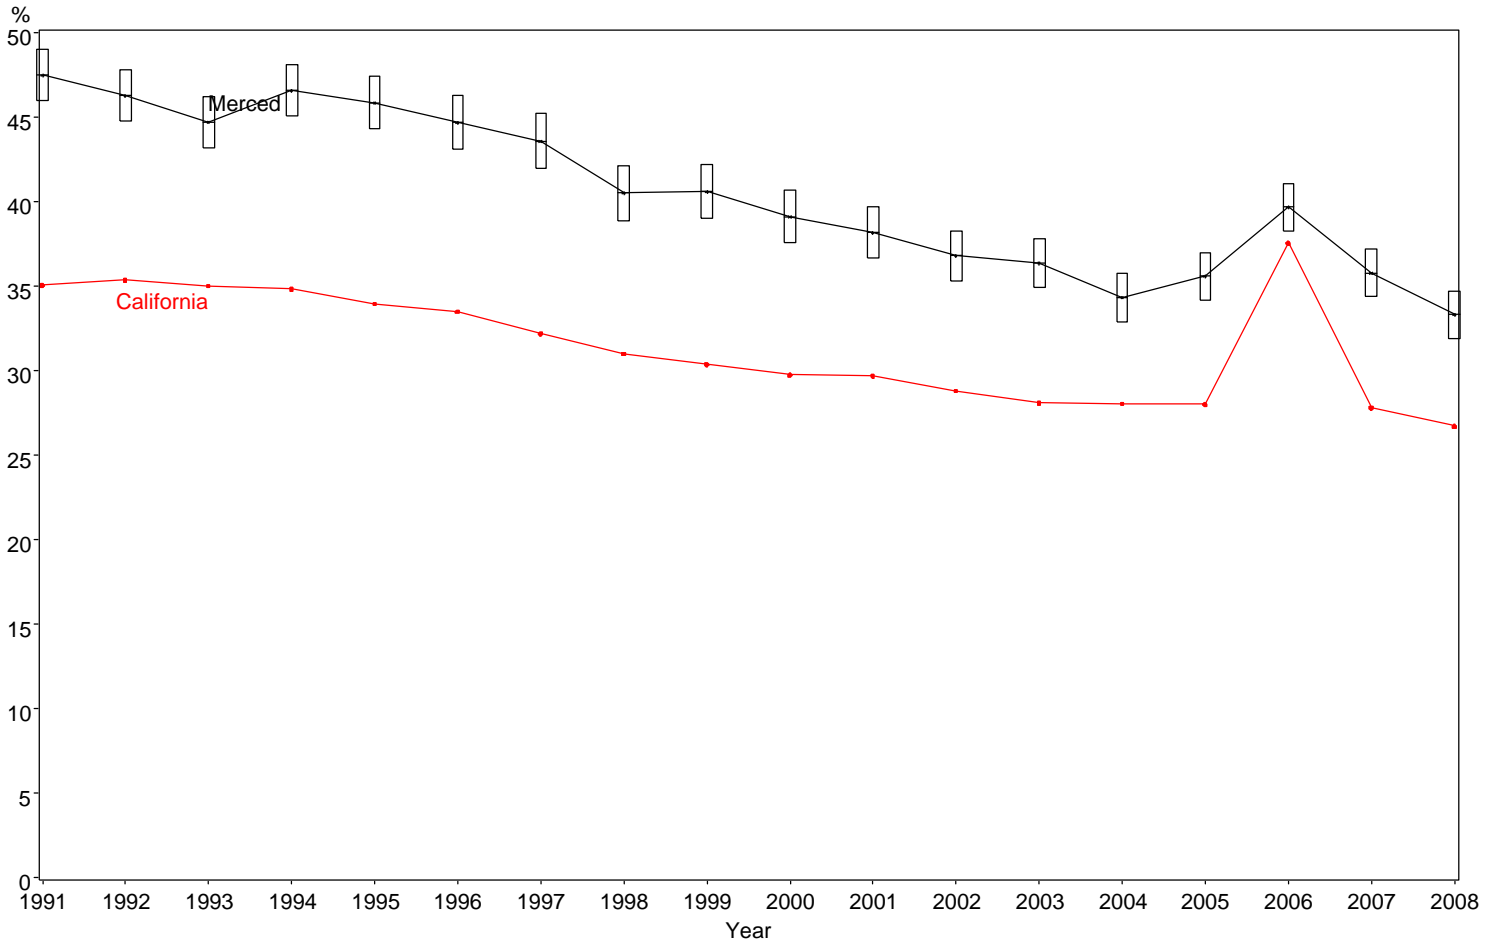

Percent of Births to Mothers with No High School Degree
Merced County, 1991-2008

The box around the county point estimates denotes the 95% confidence interval around the estimate.

Starting in 2006, the actual HS degree information became available. Prior to 2006, a HS degree was estimated as ≥ 12 years of education