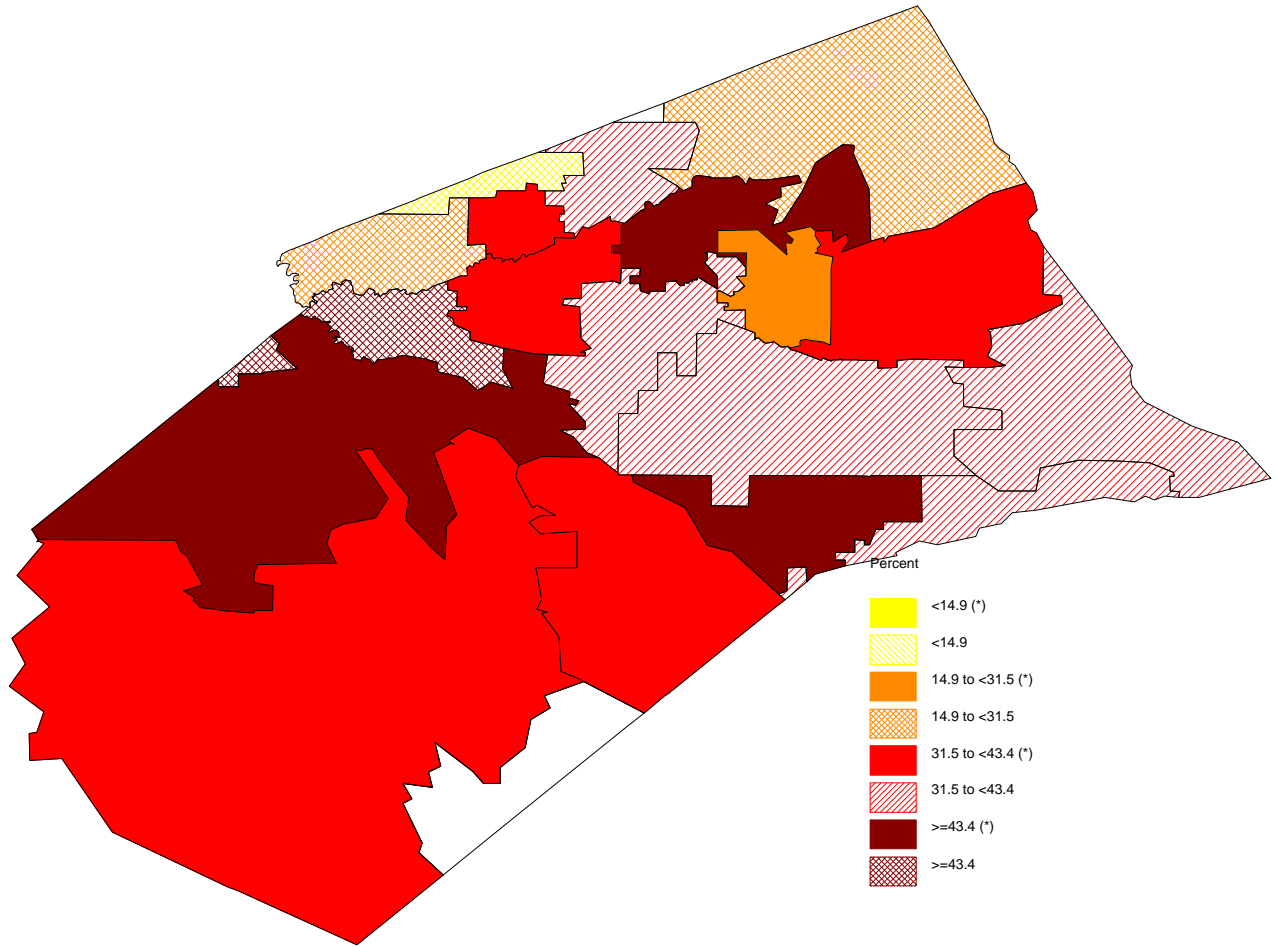

Percent of Births to Mothers with No High School Degree
Merced County, 2006-2008

The star in parenthesis after the legend entry indicates a statistically significant percent compared to the California average (alpha=0.01; two-tailed test).
For white areas in the map, no data are available.