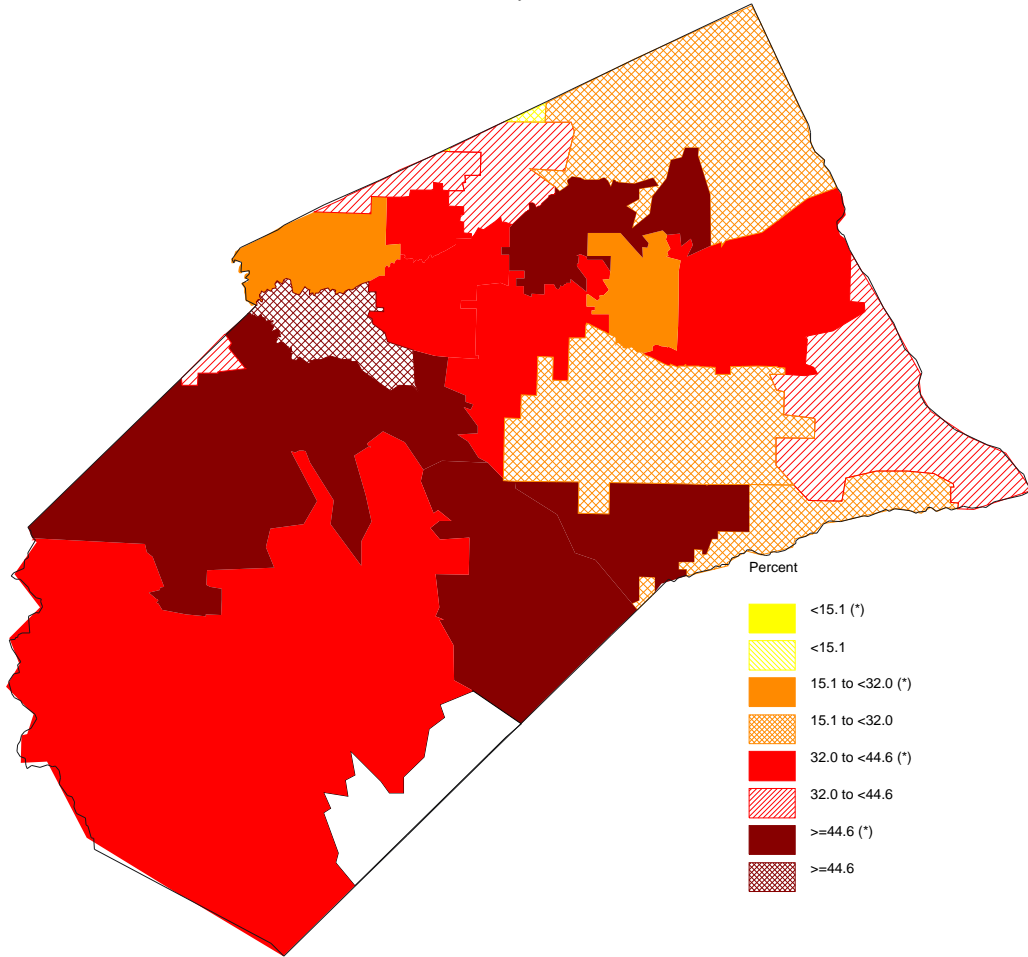

Percent of Births to Mothers with No High School Degree
Merced County, 2005-2007

The star in parenthesis after the legend entry indicates a statistically significant percent compared to the California average (alpha=0.01; two-tailed test).
For white areas in the map, no data are available.