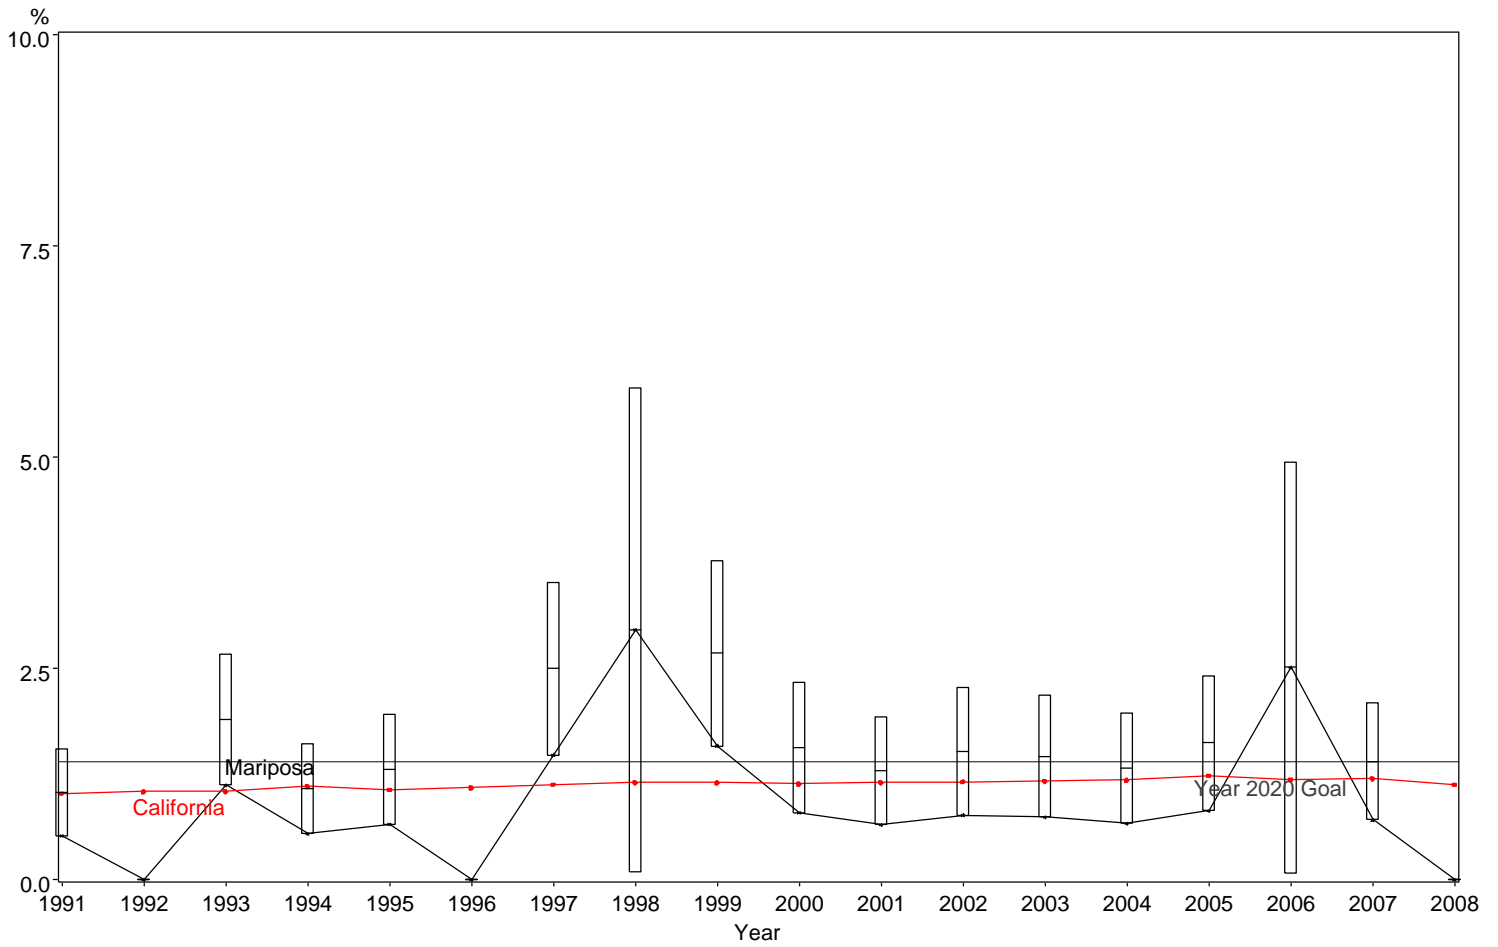

Percent of Very Low Birth Weight Infants  
Mariposa County, 1991-2008

The box around the county point estimates denotes the 95% confidence interval around the estimate.