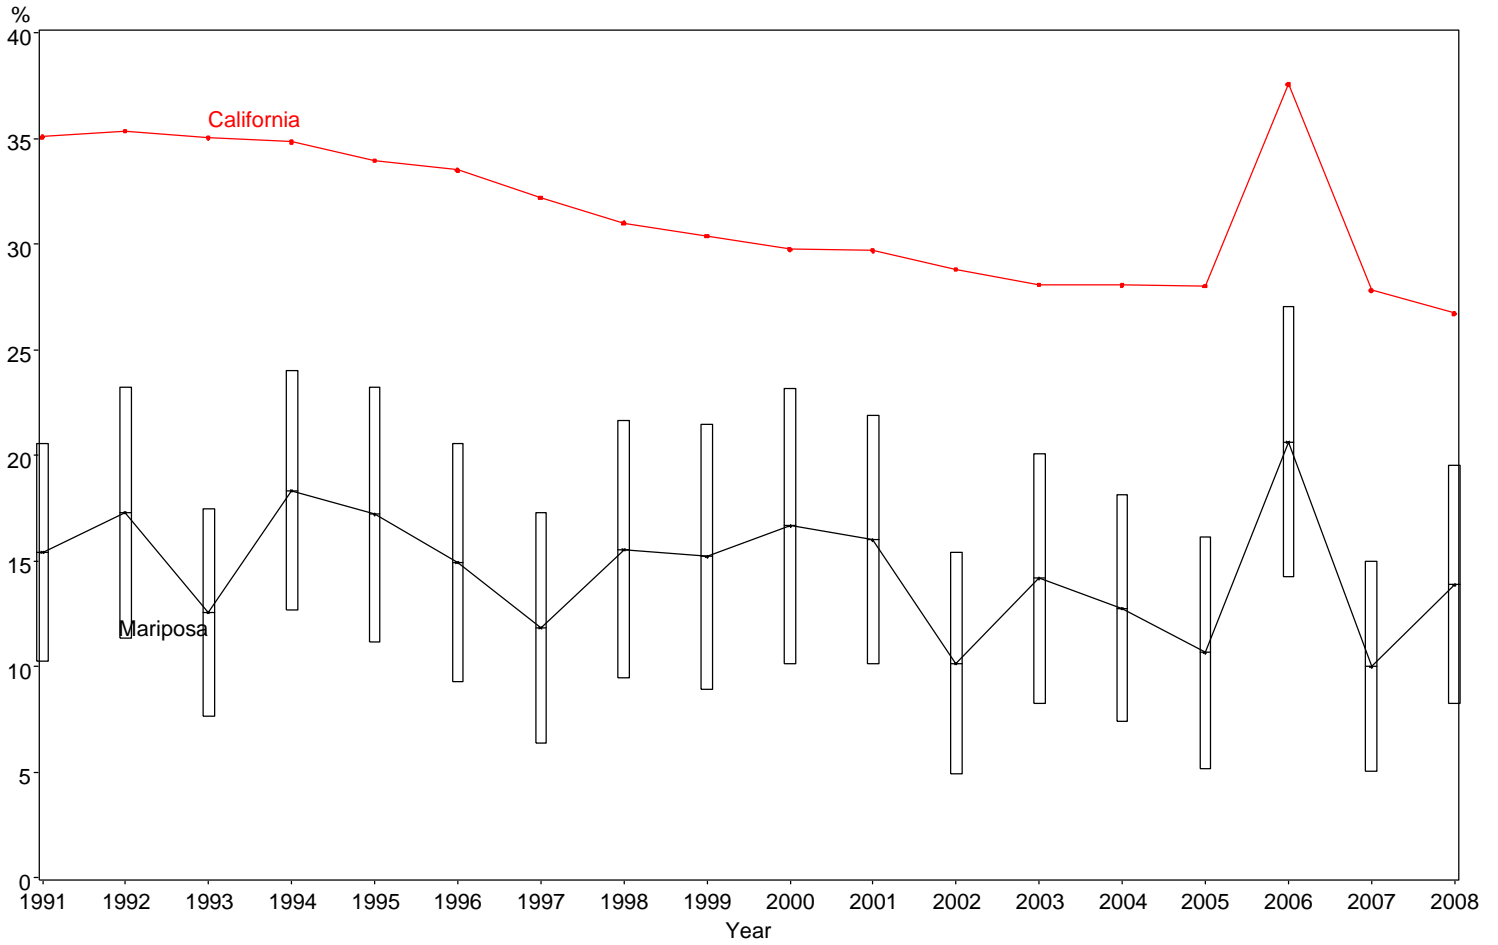

Percent of Births to Mothers with No High School Degree
Mariposa County, 1991-2008

The box around the county point estimates denotes the 95% confidence interval around the estimate.

Starting in 2006, the actual HS degree information became available. Prior to 2006, a HS degree was estimated as ≥ 12 years of education