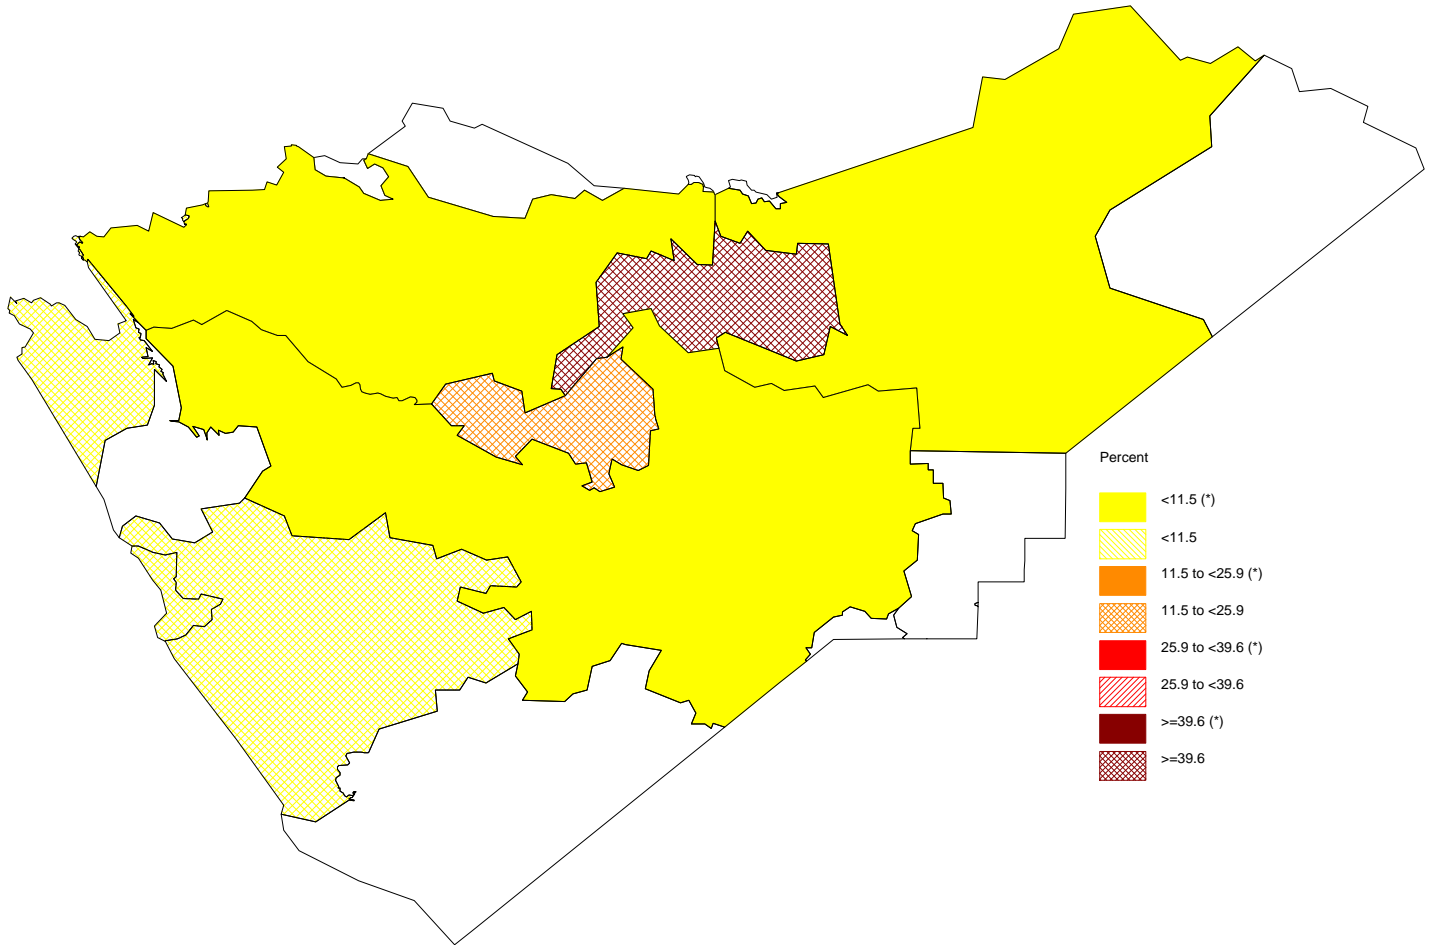

Percent of Live Births to Mexico-Born Mothers
Mariposa County, 2006-2008

The star in parenthesis after the legend entry indicates a statistically significant percent compared to the California average (alpha=0.01; two-tailed test).
For white areas in the map, no data are available.