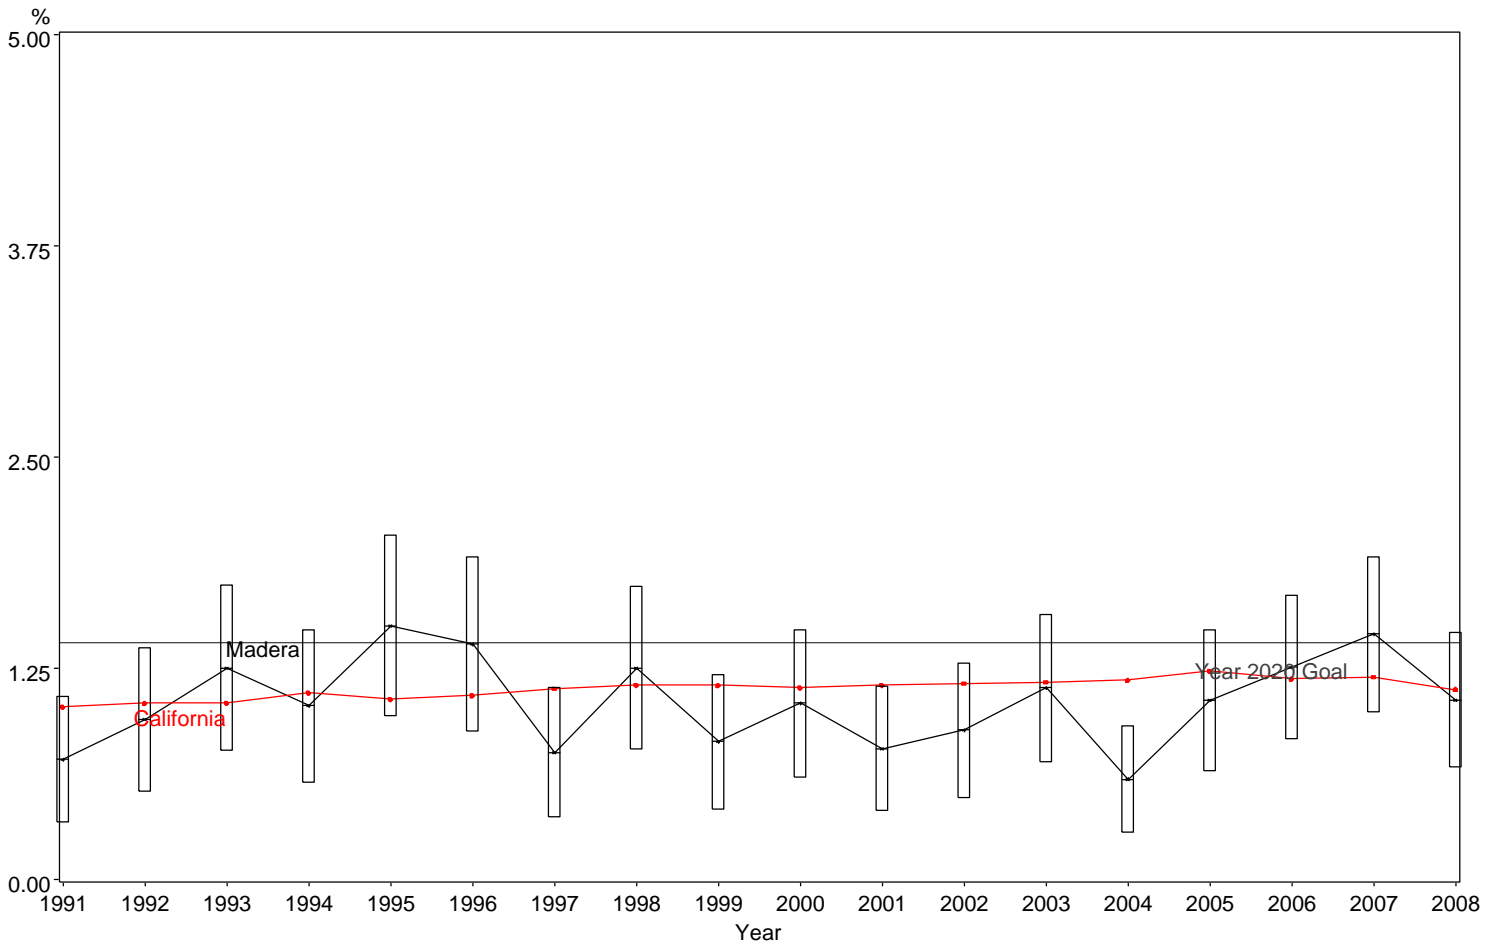

Percent of Very Low Birth Weight Infants  
Madera County, 1991-2008

The box around the county point estimates denotes the 95% confidence interval around the estimate.