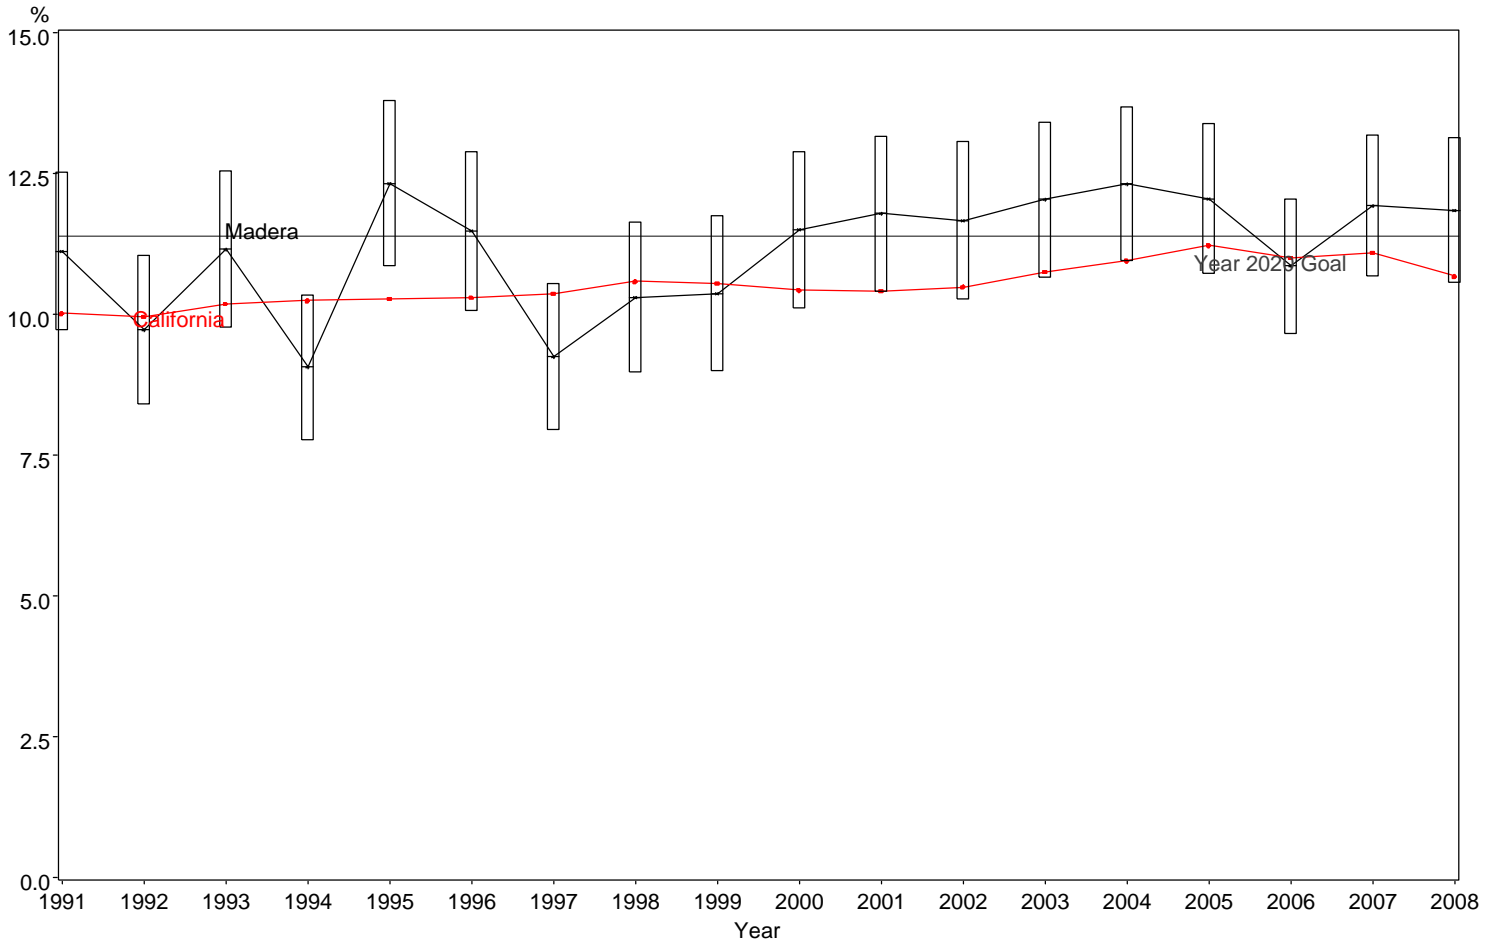

Percent of Preterm Infants
Madera County, 1991-2008

The box around the county point estimates denotes the 95% confidence interval around the estimate.