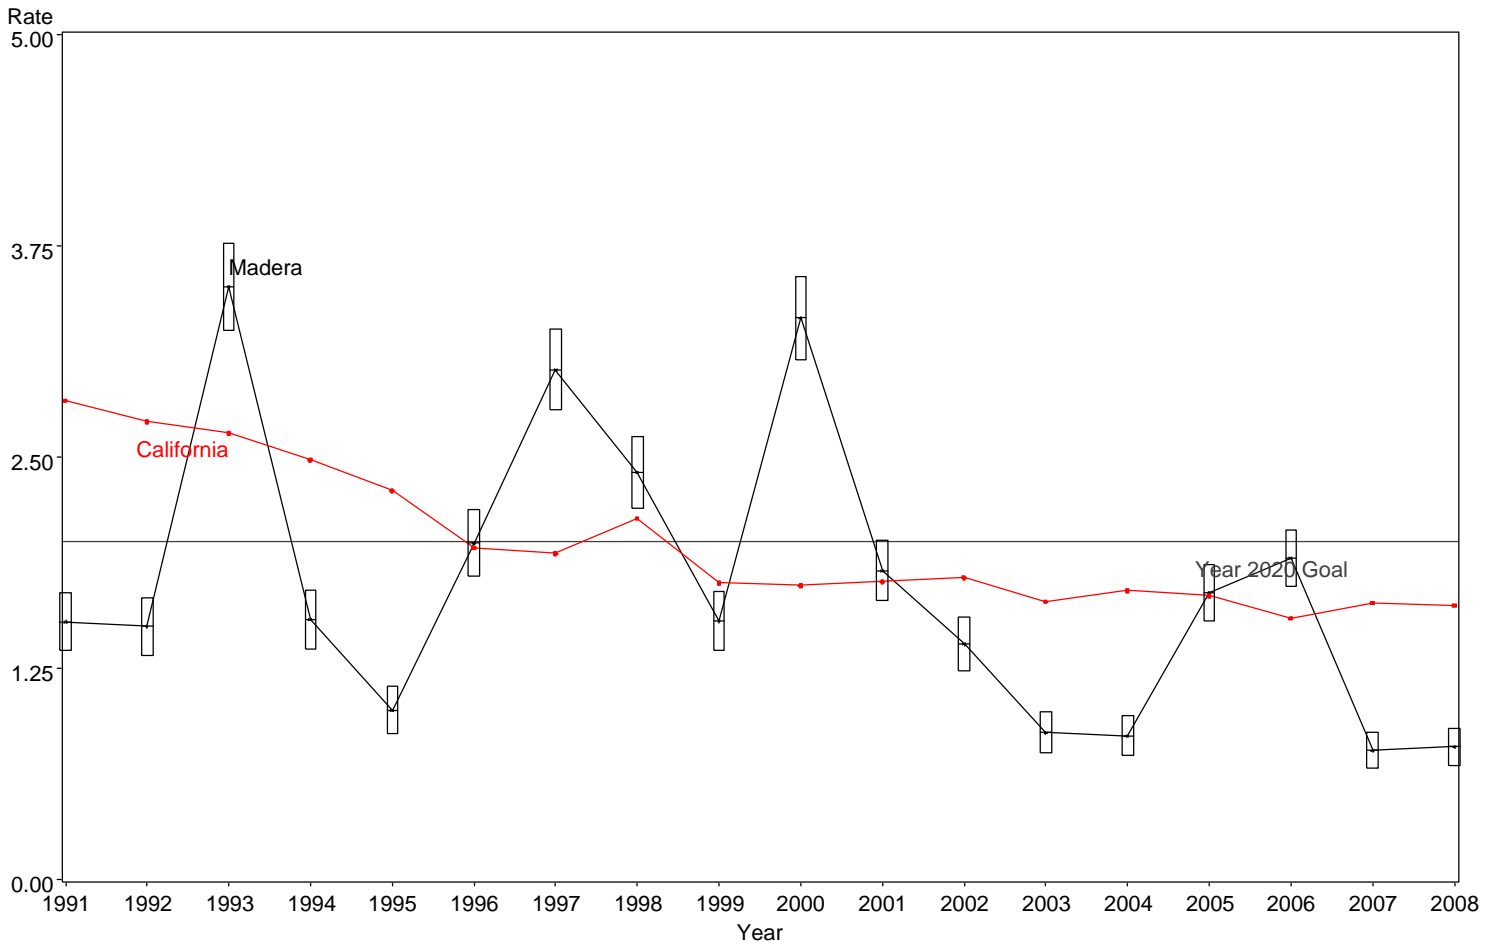

Postneonatal Mortality Rate
Madera County, 1991-2008

The box around the county point estimates denotes the 95% confidence interval around the estimate.