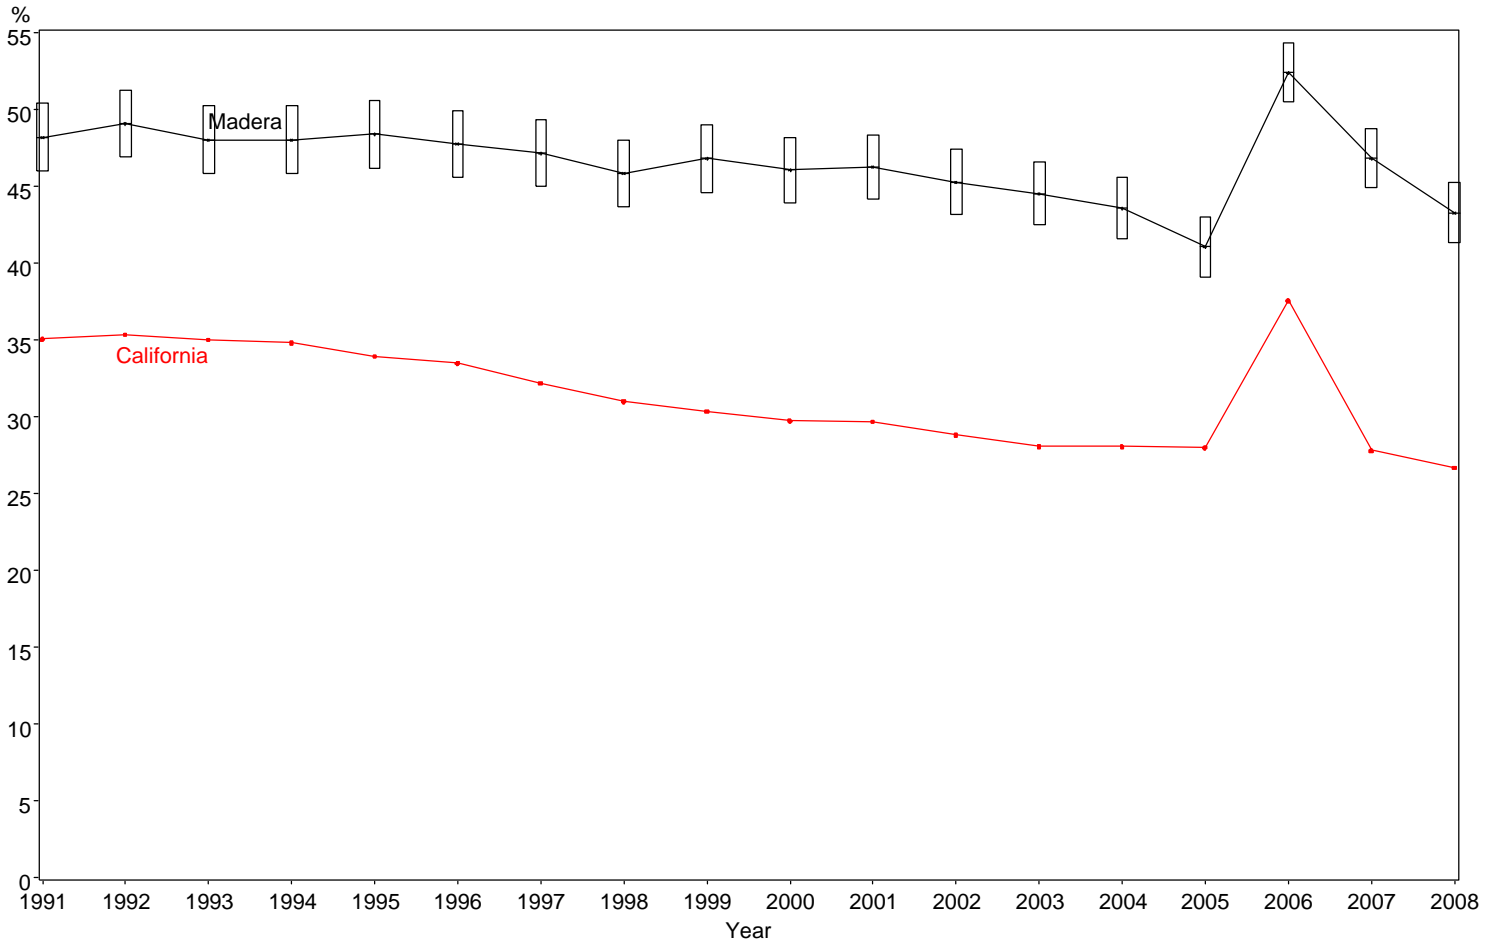

Percent of Births to Mothers with No High School Degree
Madera County, 1991-2008

The box around the county point estimates denotes the 95% confidence interval around the estimate.

Starting in 2006, the actual HS degree information became available. Prior to 2006, a HS degree was estimated as ≥ 12 years of education