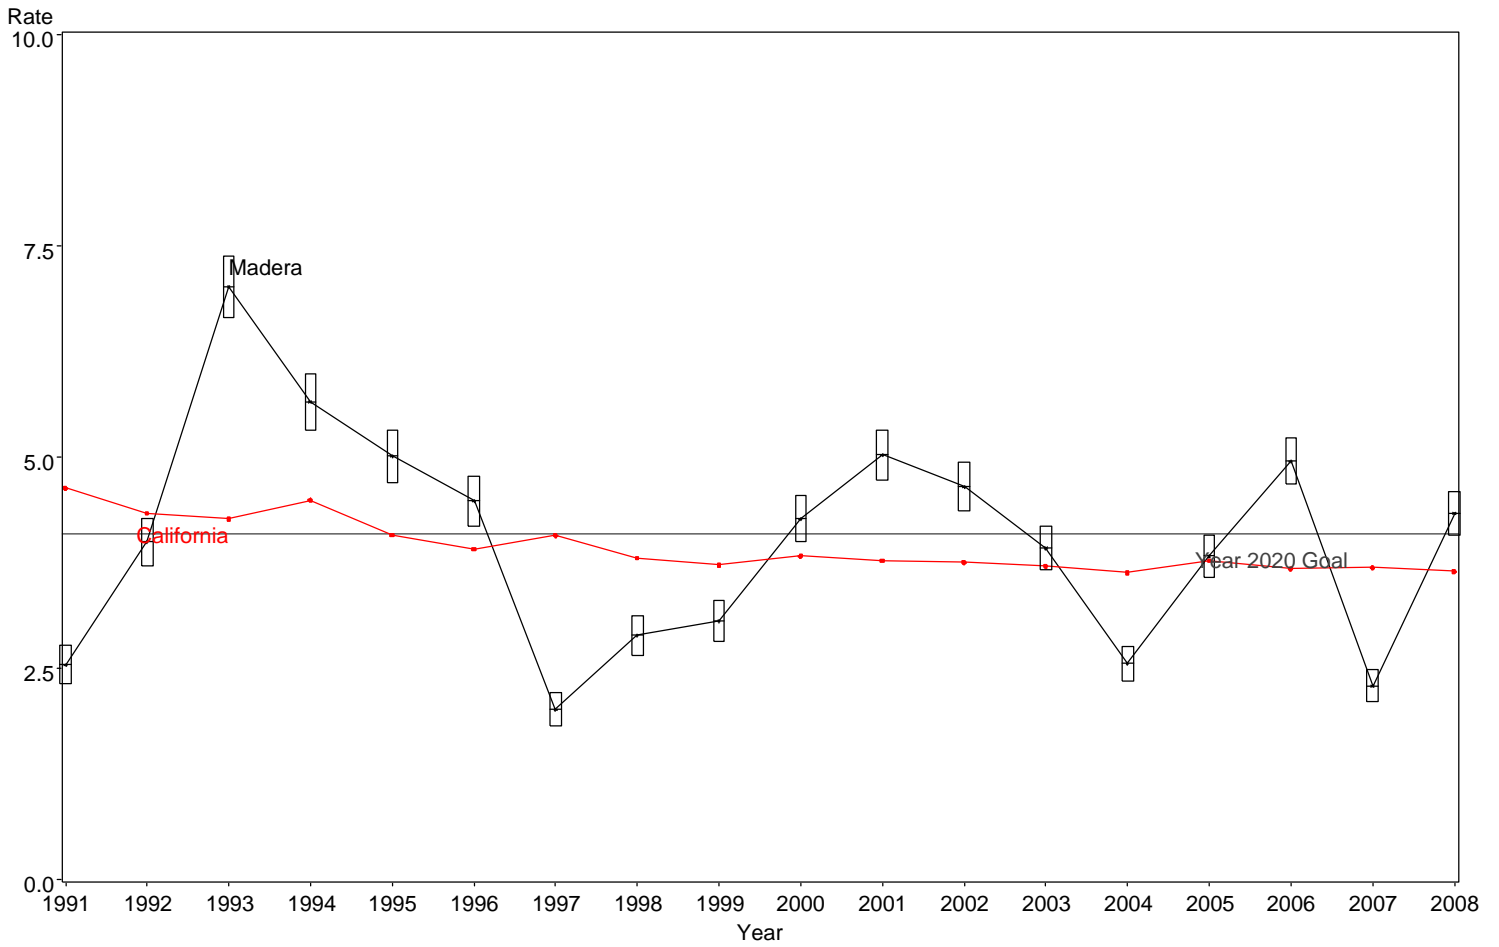

Neonatal Mortality Rate  
Madera County, 1991-2008

The box around the county point estimates denotes the 95% confidence interval around the estimate.