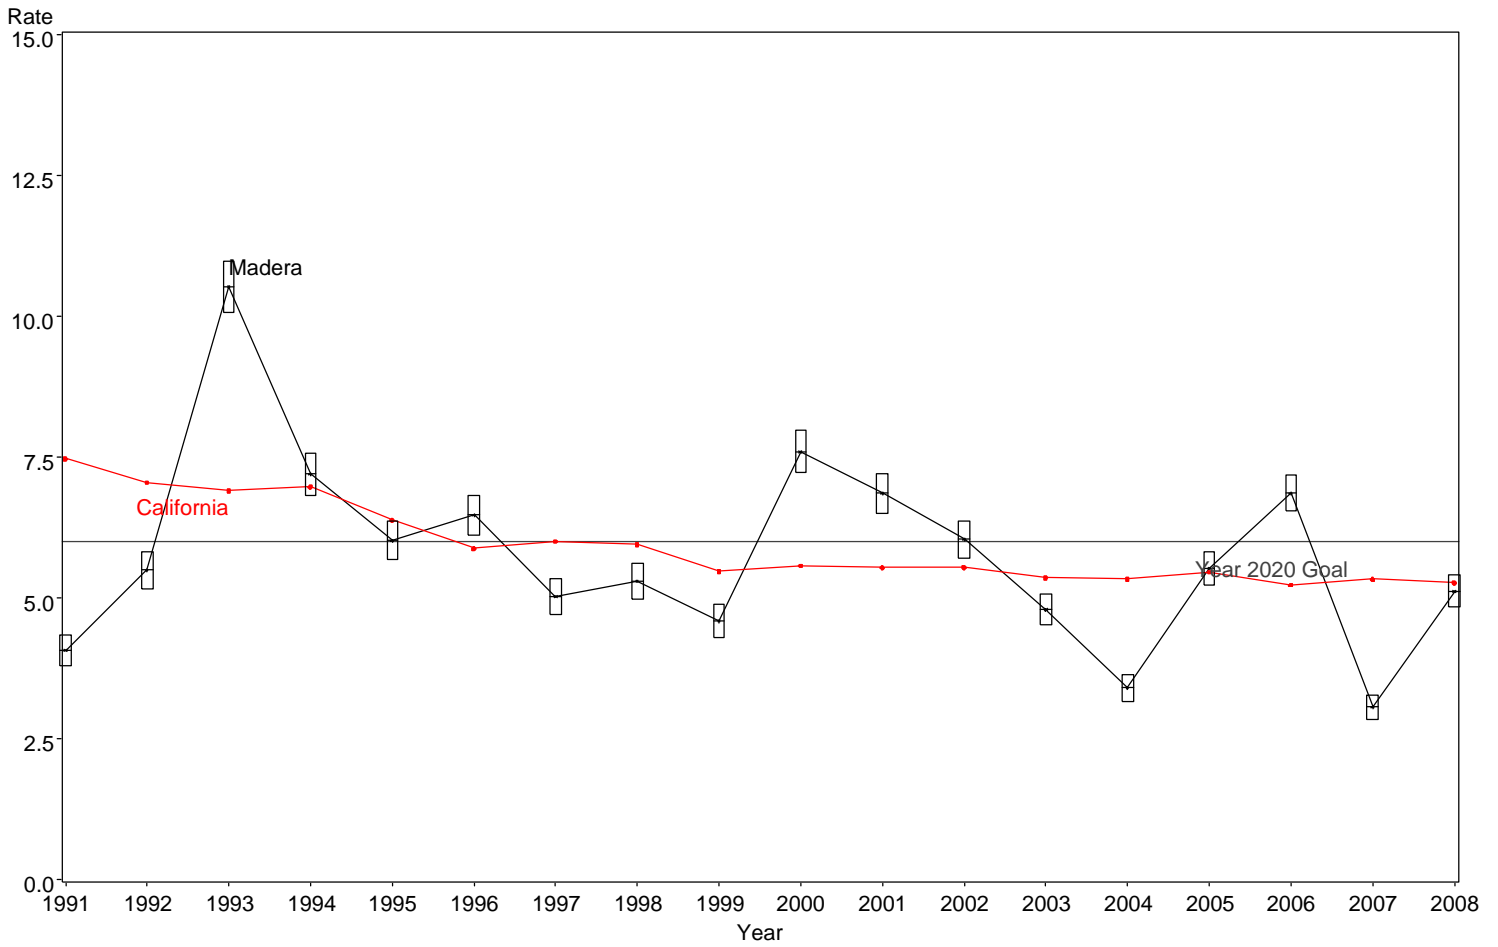

Infant Mortality Rate  
Madera County, 1991-2008

The box around the county point estimates denotes the 95% confidence interval around the estimate.