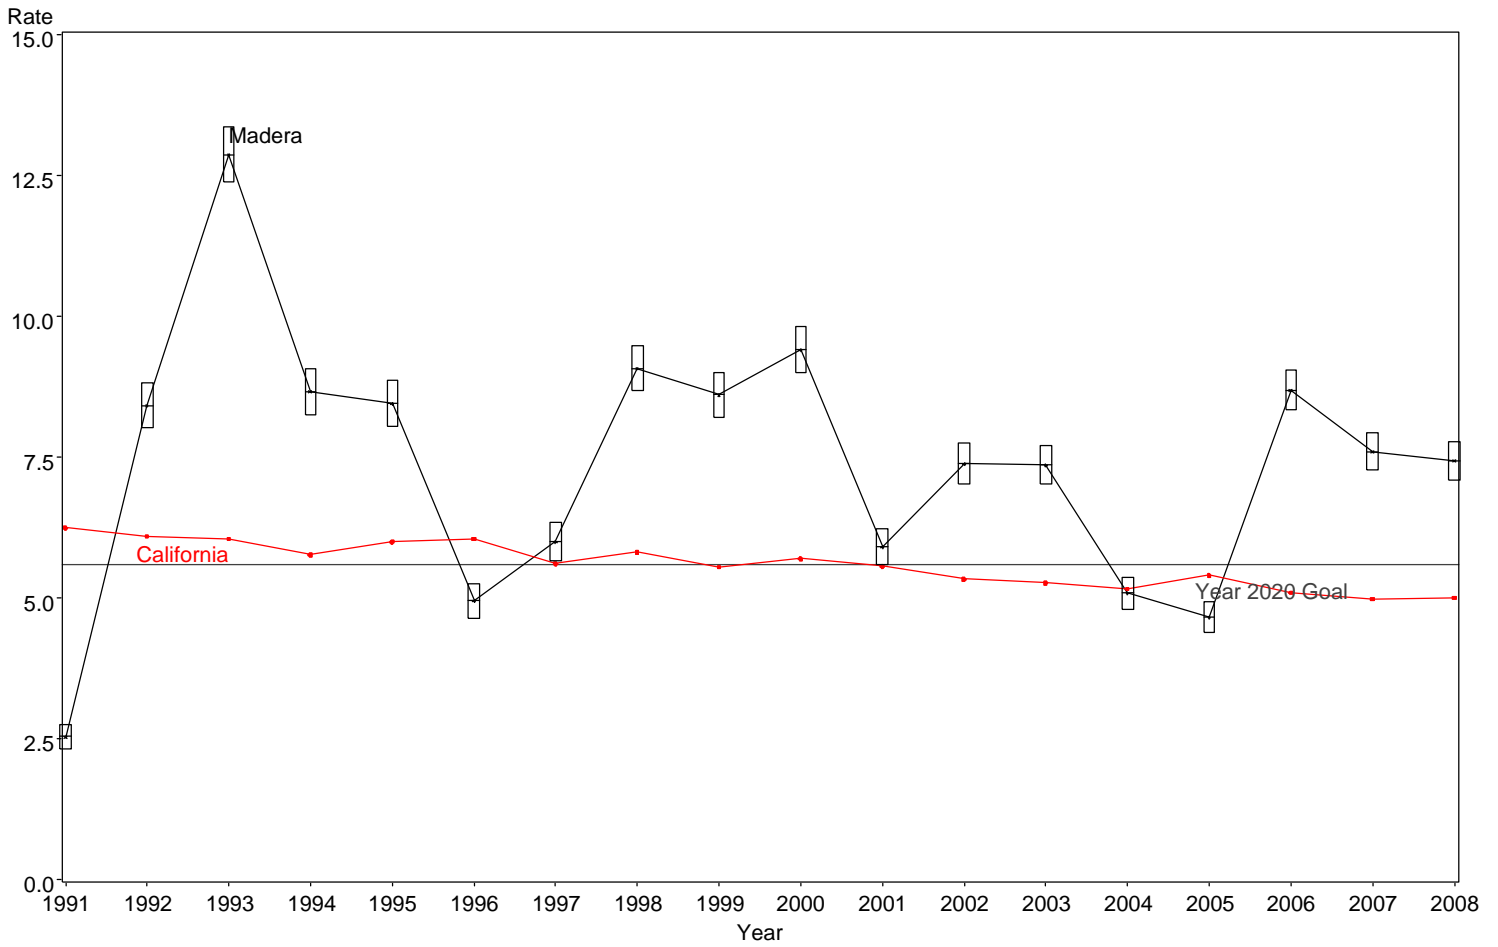

Fetal Mortality Rate
Madera County, 1991-2008

The box around the county point estimates denotes the 95% confidence interval around the estimate.