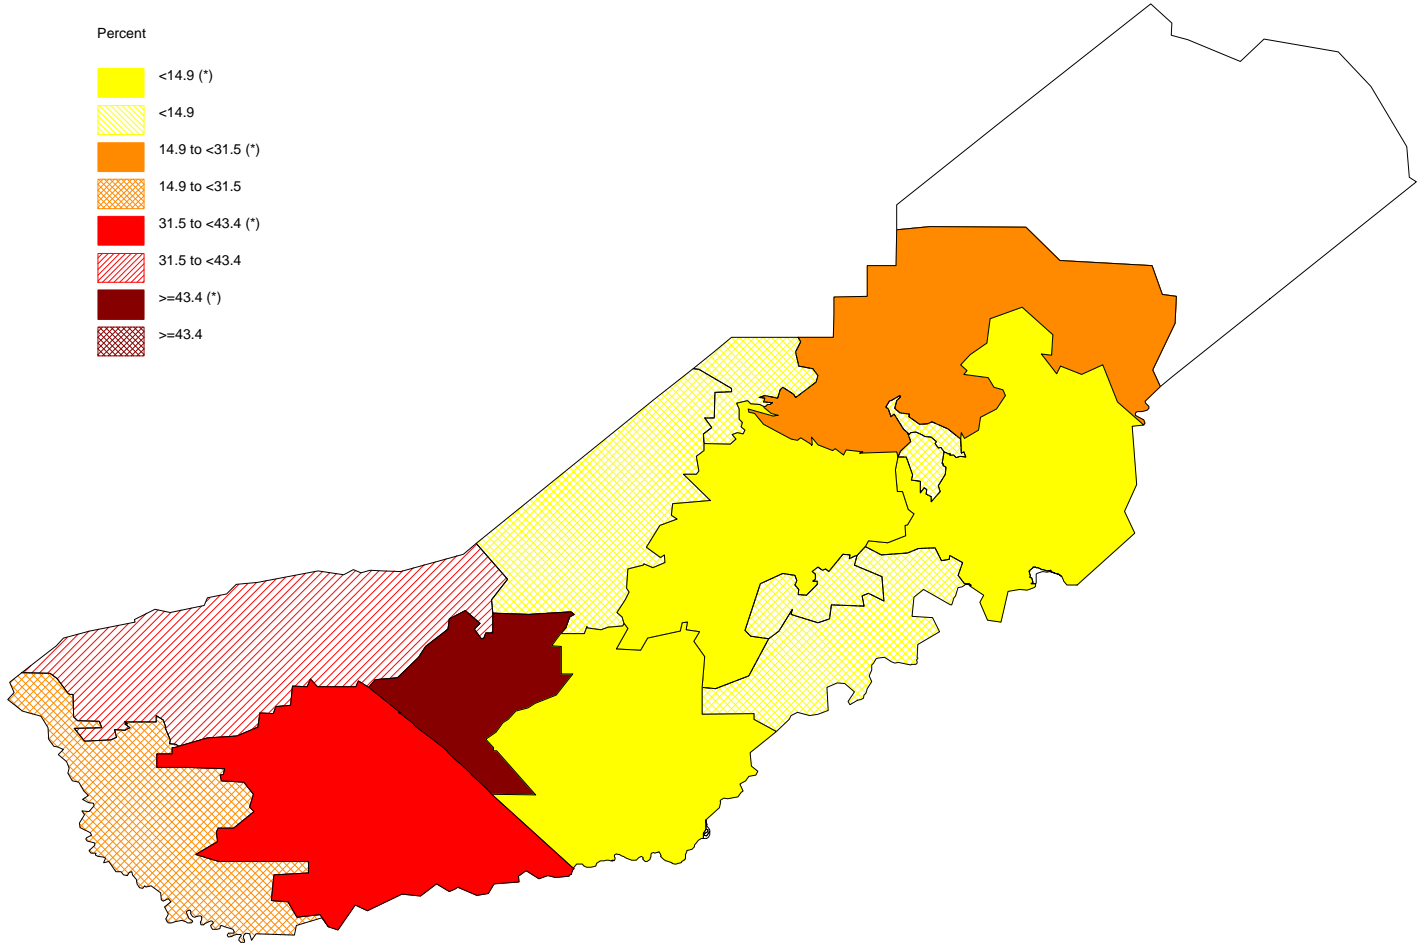

Percent of Births to Mothers with No High School Degree
Madera County, 2006-2008

The star in parenthesis after the legend entry indicates a statistically significant percent compared to the California average (alpha=0.01; two-tailed test).
For white areas in the map, no data are available.