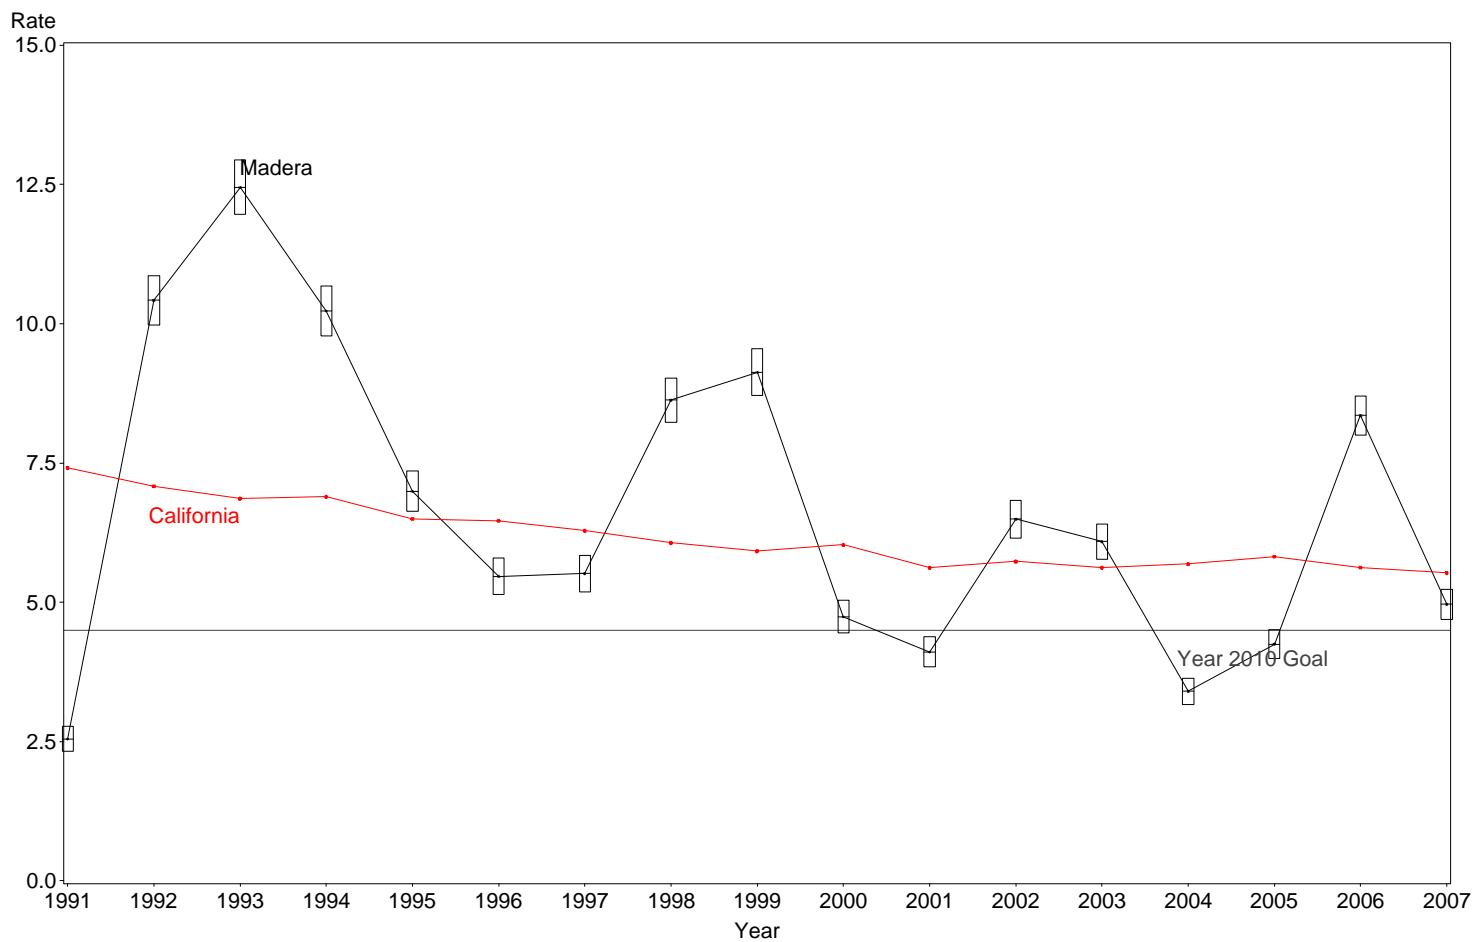

Perinatal Mortality Rate Madera County, 2005-2007

The box around the county point estimates denotes the 95% confidence interval around the estimate.