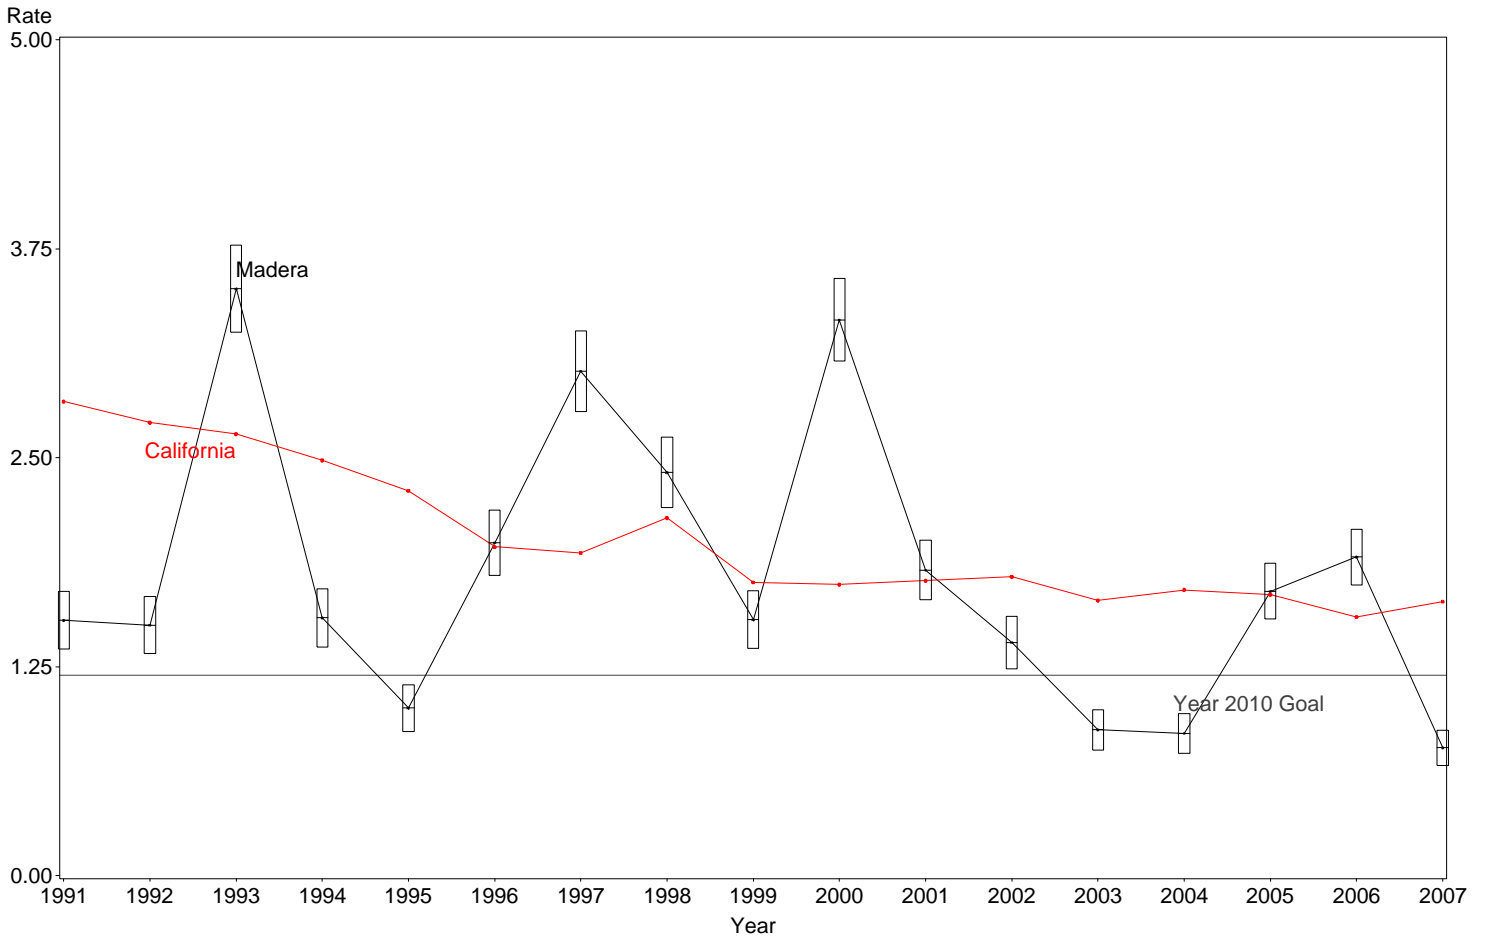

Postneonatal Mortality Rate
Madera County, 2005-2007

The box around the county point estimates denotes the 95% confidence interval around the estimate.