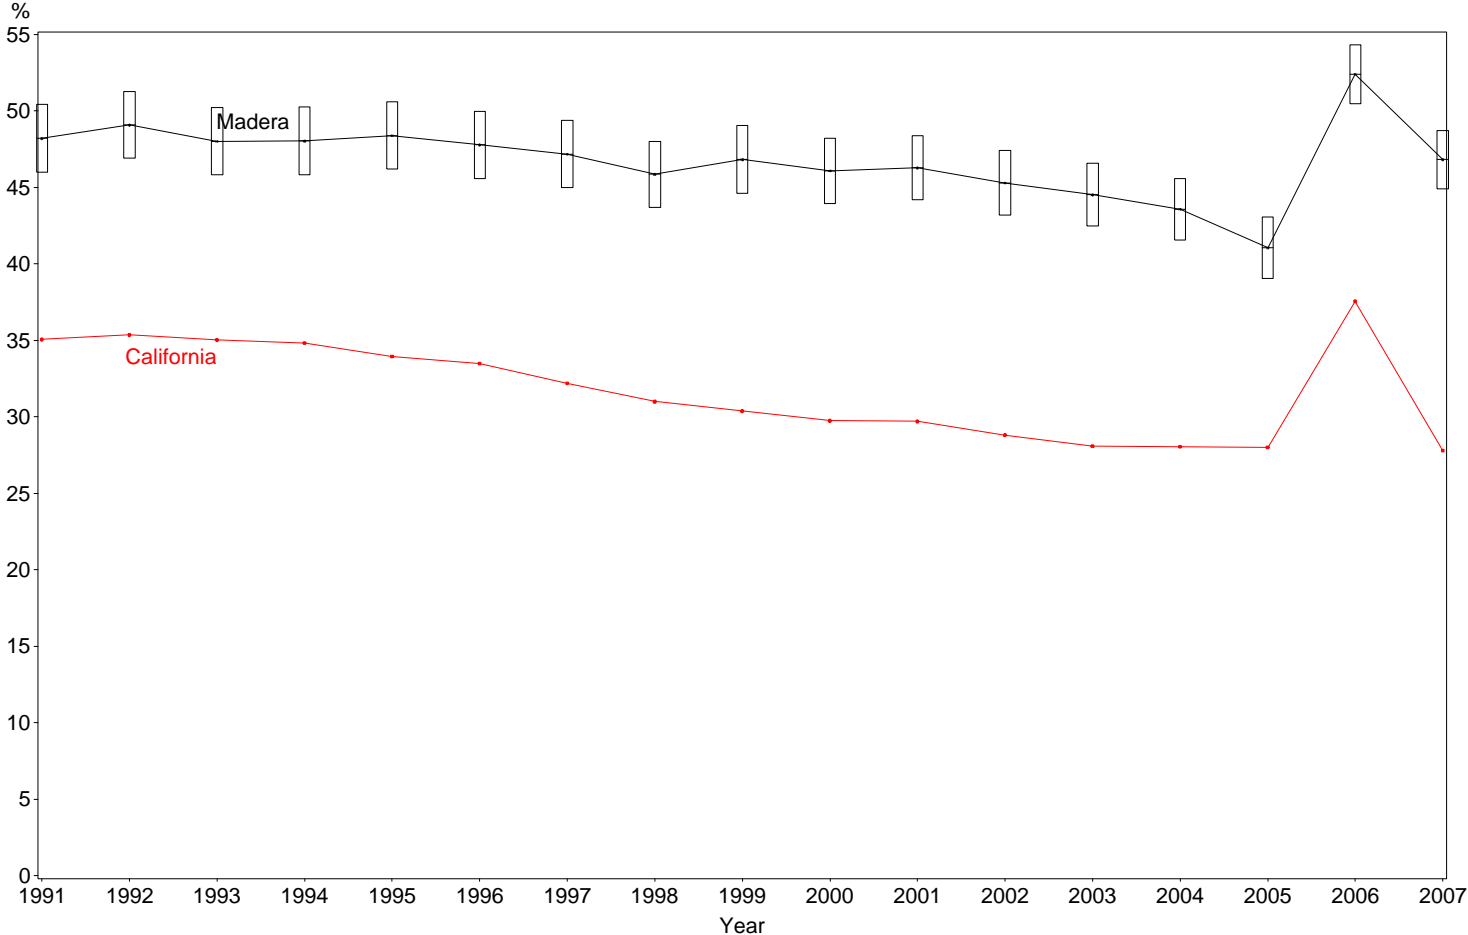

Percent of Births to Mothers with No High School Degree
Madera County, 2005-2007

The box around the county point estimates denotes the 95% confidence interval around the estimate.
Starting in 2006, the actual HS degree information became available. Prior to 2006, a HS degree was estimated as ≥ 12 years of education