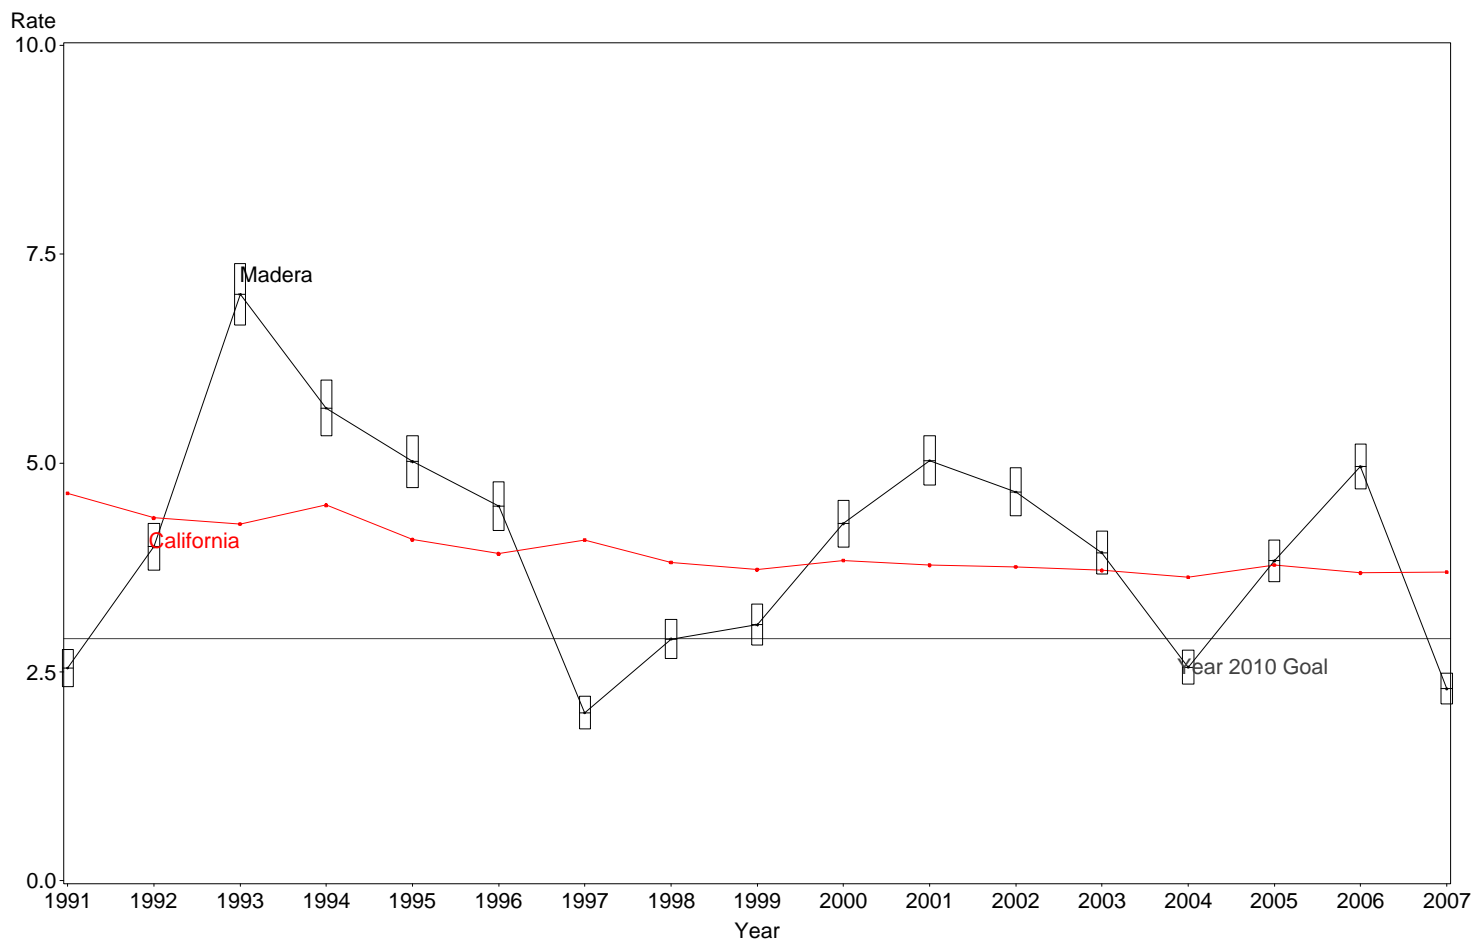

Neonatal Mortality Rate  
Madera County, 2005-2007

The box around the county point estimates denotes the 95% confidence interval around the estimate.