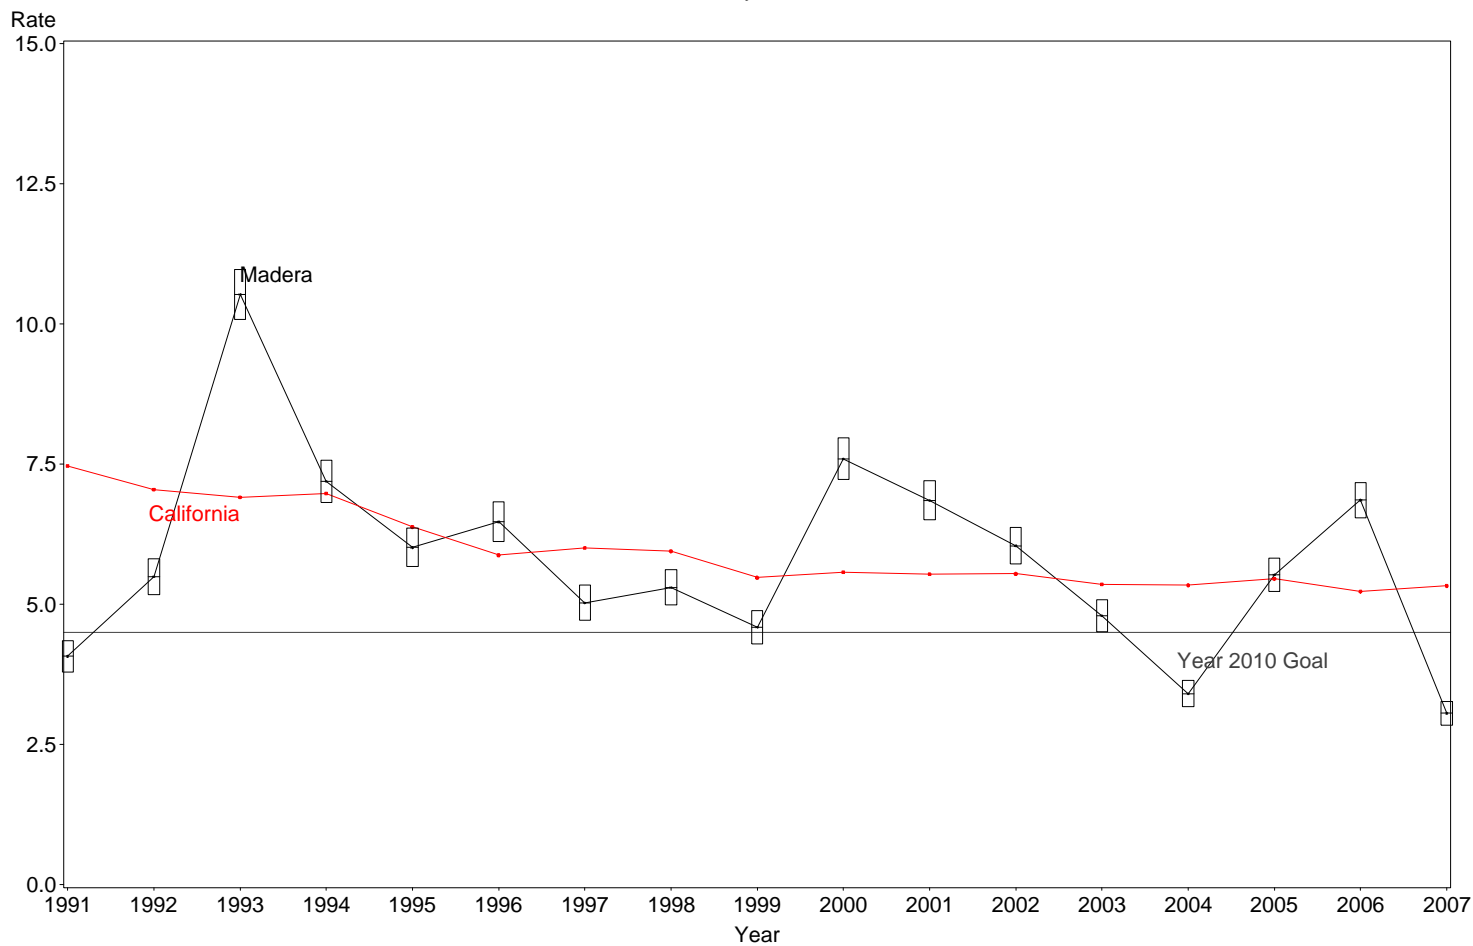

Infant Mortality Rate
Madera County, 2005-2007

The box around the county point estimates denotes the 95% confidence interval around the estimate.