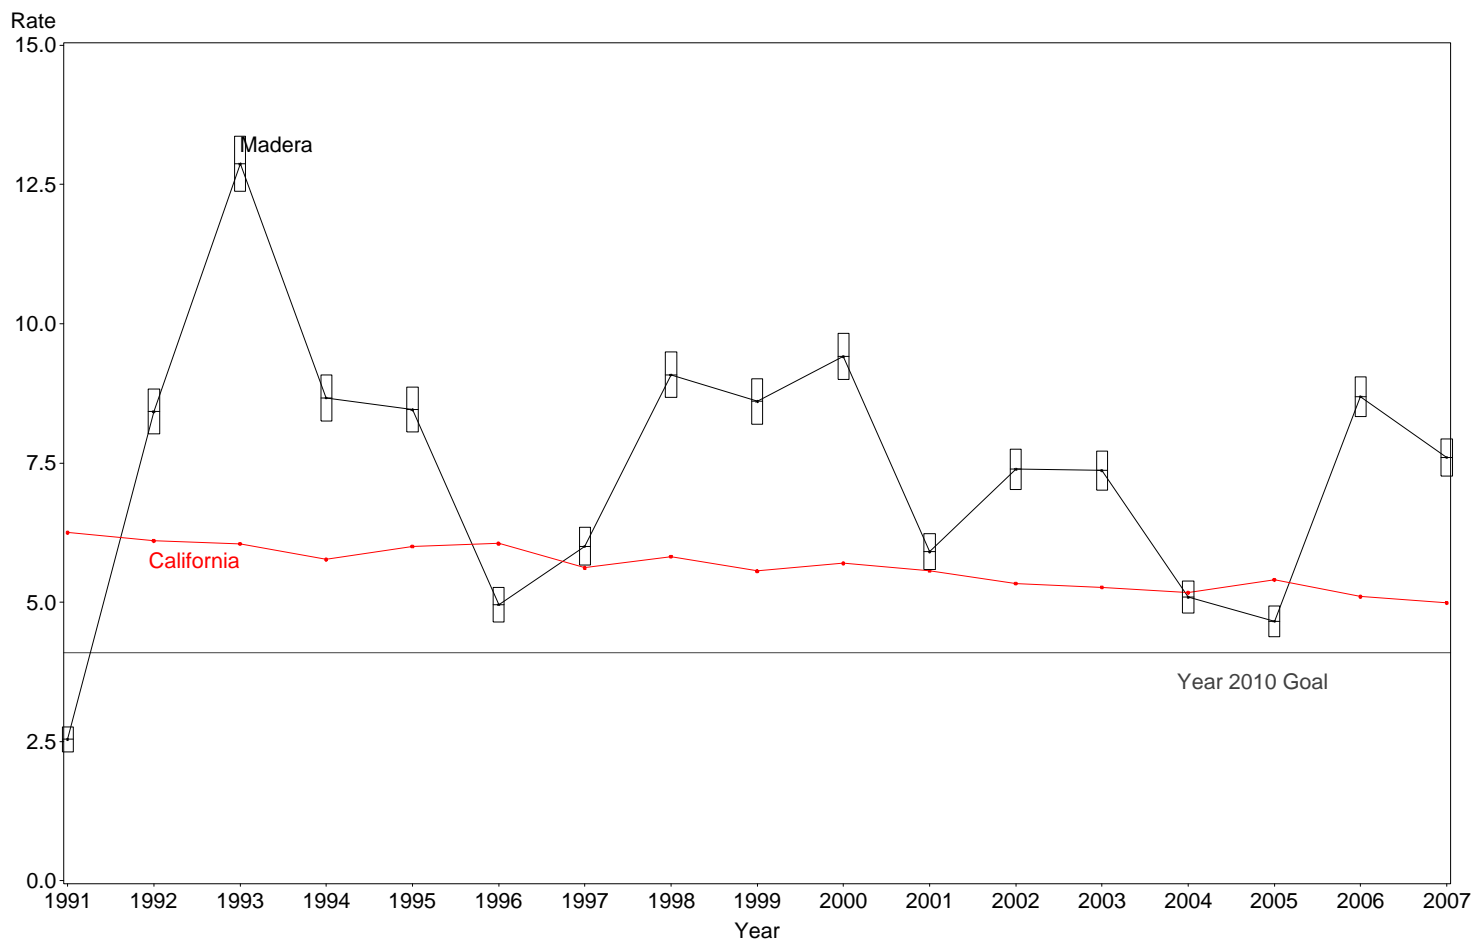

Fetal Mortality Rate
Madera County, 2005-2007

The box around the county point estimates denotes the 95% confidence interval around the estimate.