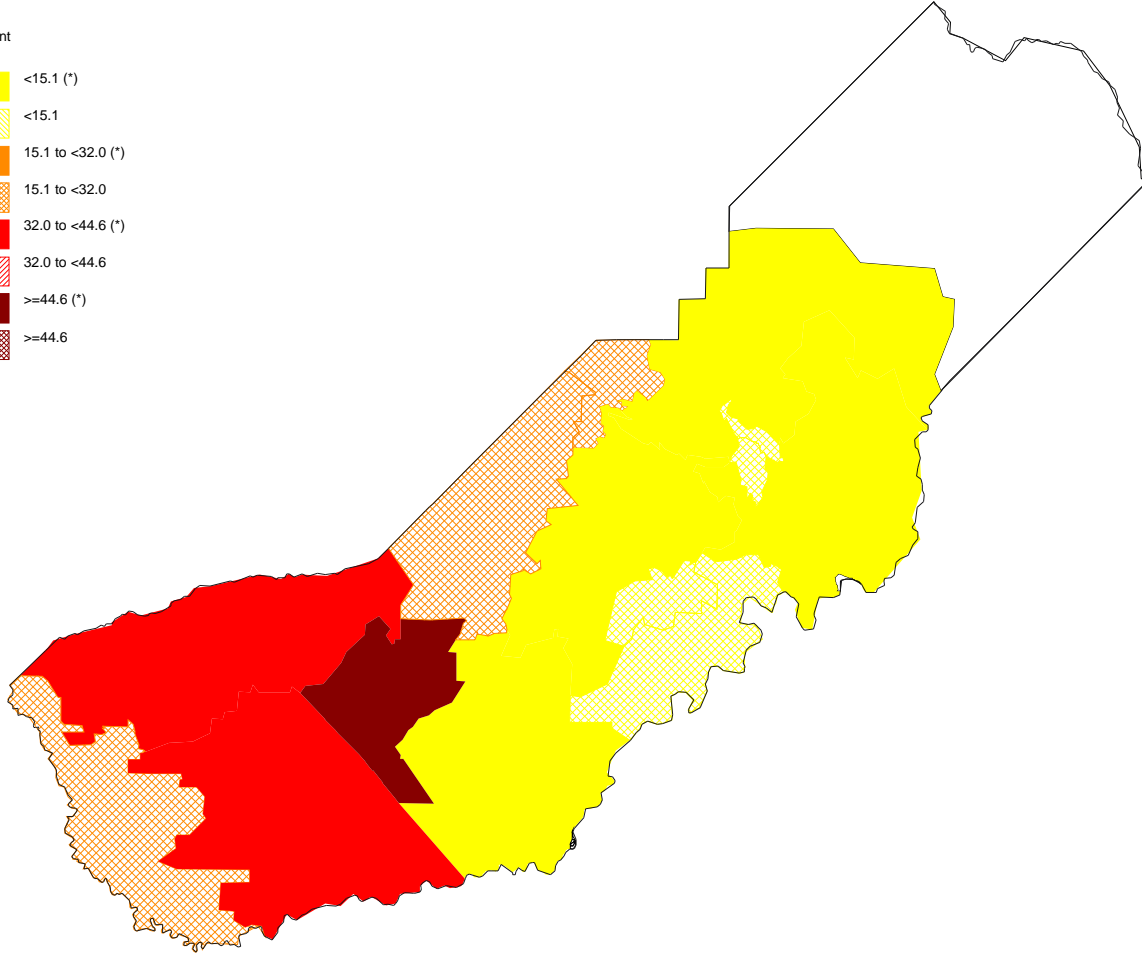

Percent of Births to Mothers with No High School Degree
Madera County, 2005-2007

Percent

The star in parenthesis after the legend entry indicates a statistically significant percent compared to the California average (alpha=0.01; two-tailed test).
For white areas in the map, no data are available.