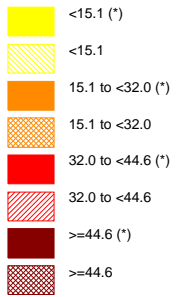

Percent of Births to Mothers with No High School Degree
Madera County, 2005-2007

Percent

The star in parenthesis after the legend entry indicates a statistically significant percent compared to the California average (alpha=0.01; two-tailed test).
For white areas in the map, no data are available.