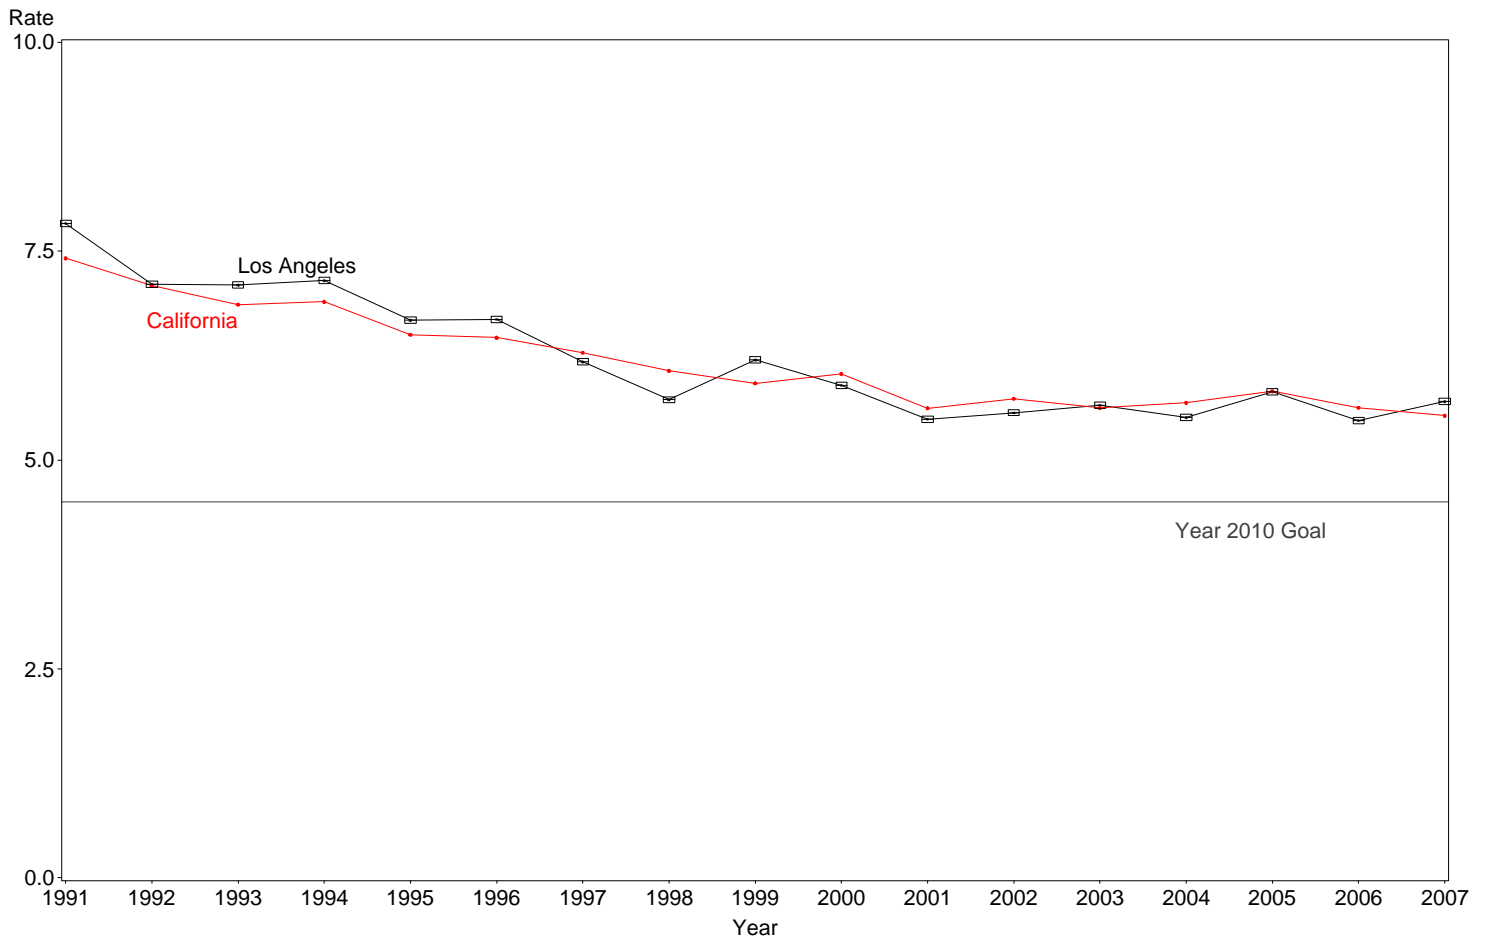

Perinatal Mortality Rate  
Los Angeles County, 2005-2007

The box around the county point estimates denotes the 95% confidence interval around the estimate.