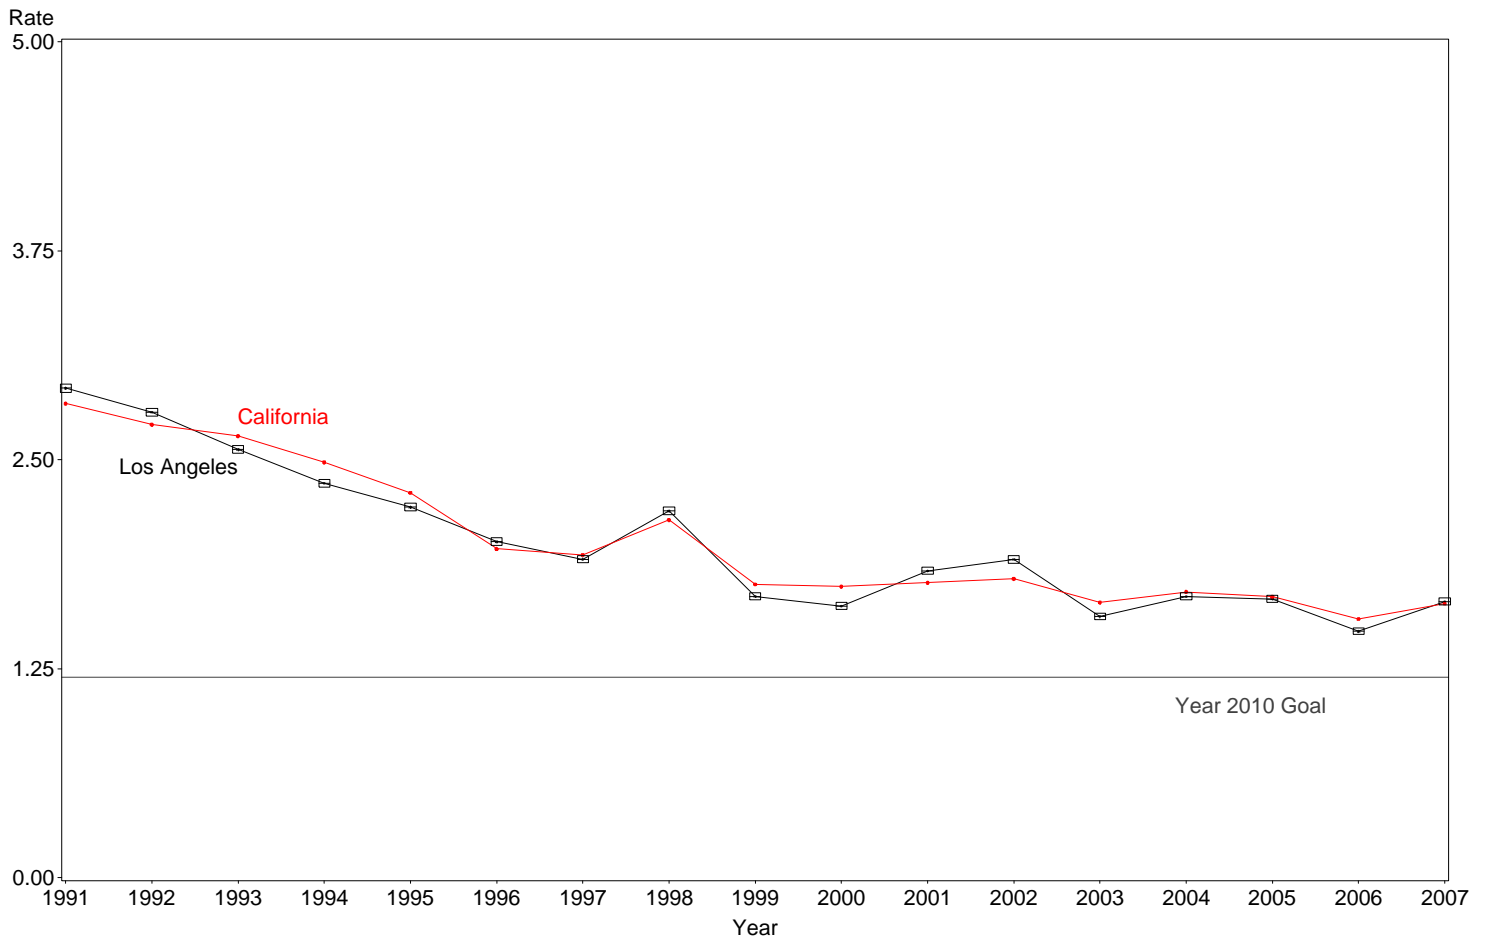

Postneonatal Mortality Rate
Los Angeles County, 2005-2007

The box around the county point estimates denotes the 95% confidence interval around the estimate.