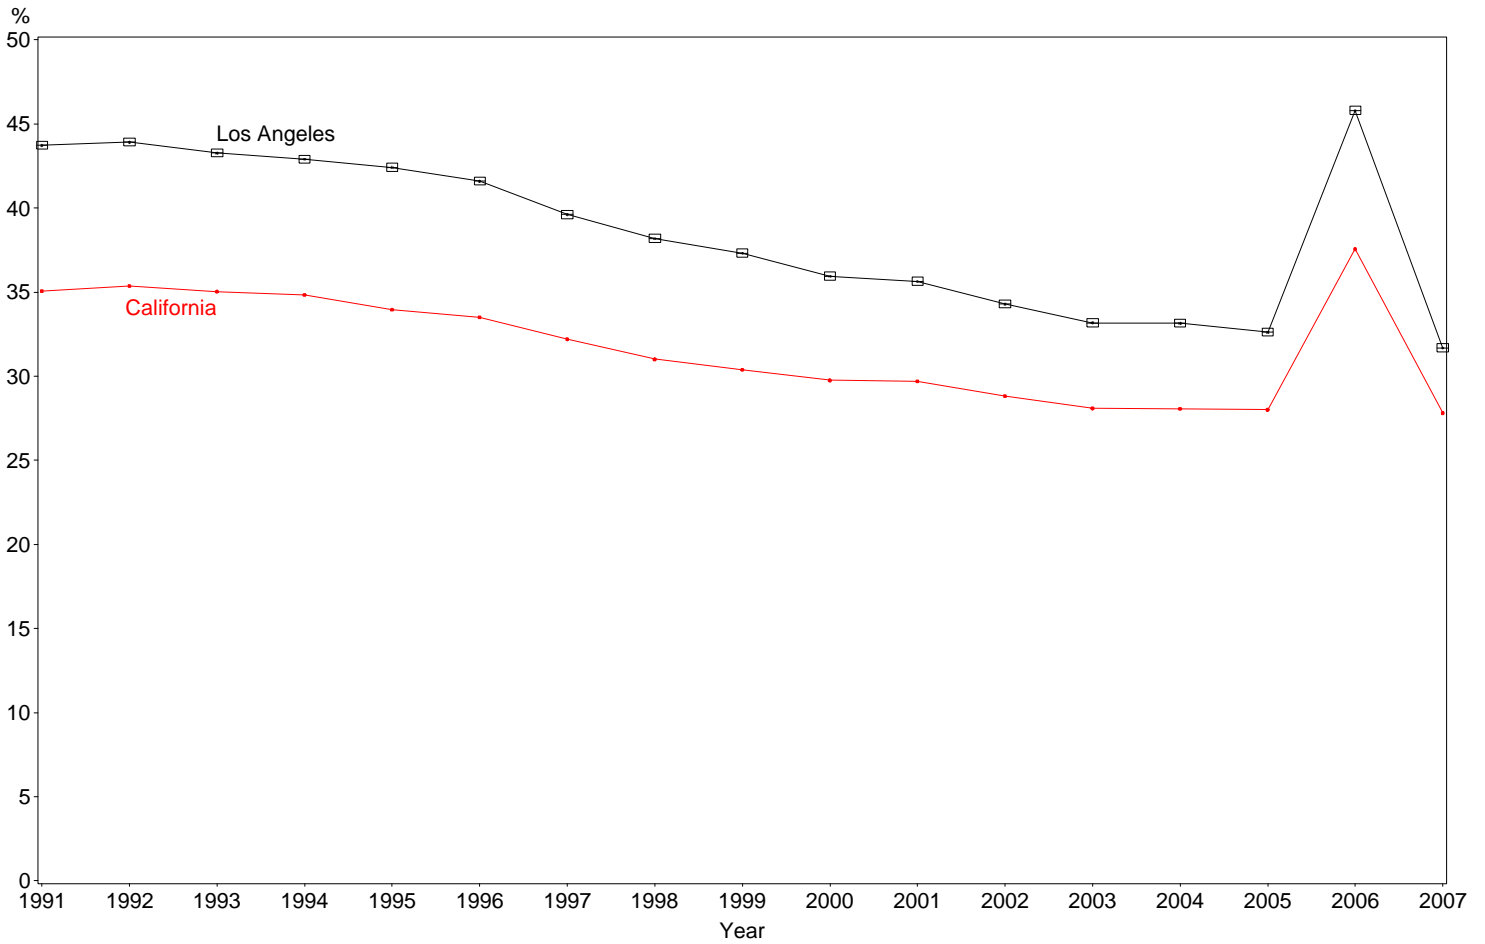

Percent of Births to Mothers with No High School Degree
Los Angeles County, 2005-2007

The box around the county point estimates denotes the 95% confidence interval around the estimate.

Starting in 2006, the actual HS degree information became available. Prior to 2006, a HS degree was estimated as ≥ 12 years of education