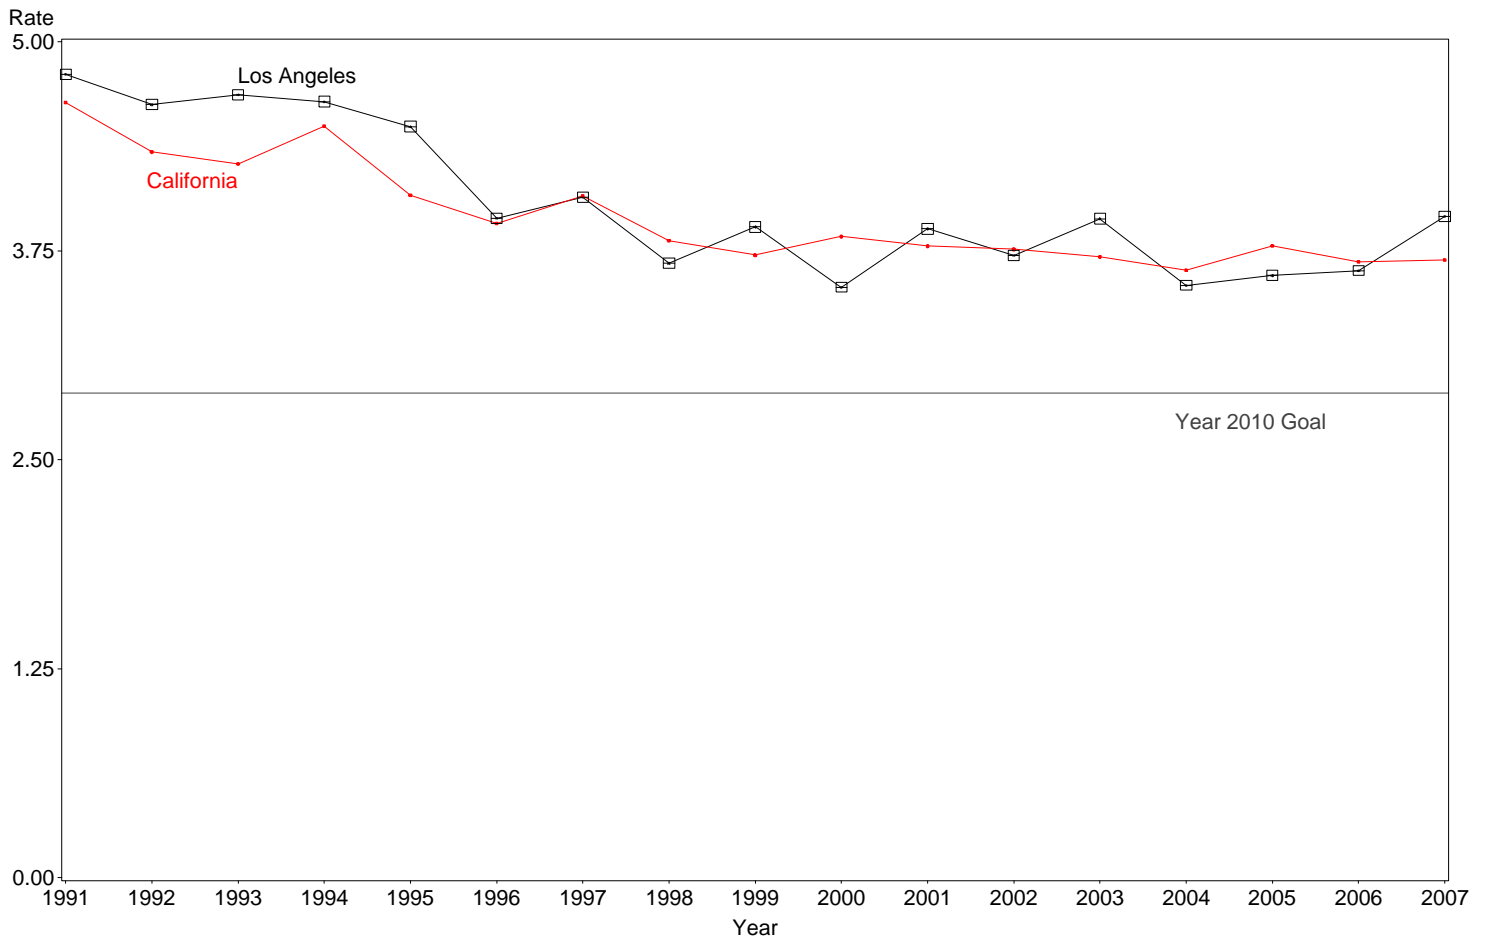

Neonatal Mortality Rate  
Los Angeles County, 2005-2007

The box around the county point estimates denotes the 95% confidence interval around the estimate.