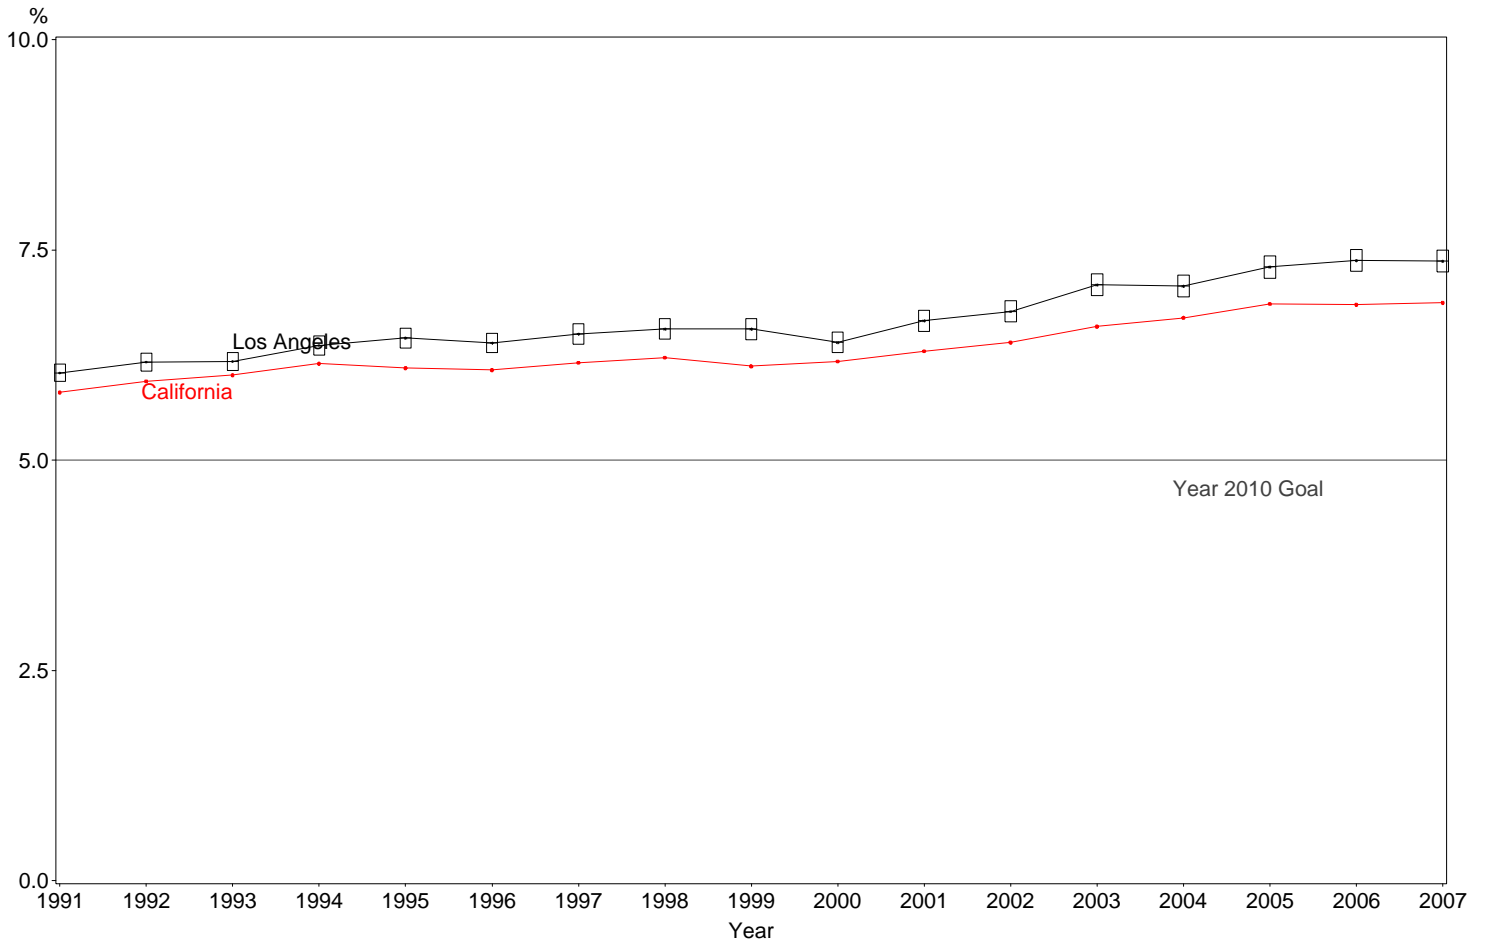

Percent of Low Birth Weight Infants
Los Angeles County, 2005-2007

The box around the county point estimates denotes the 95% confidence interval around the estimate.