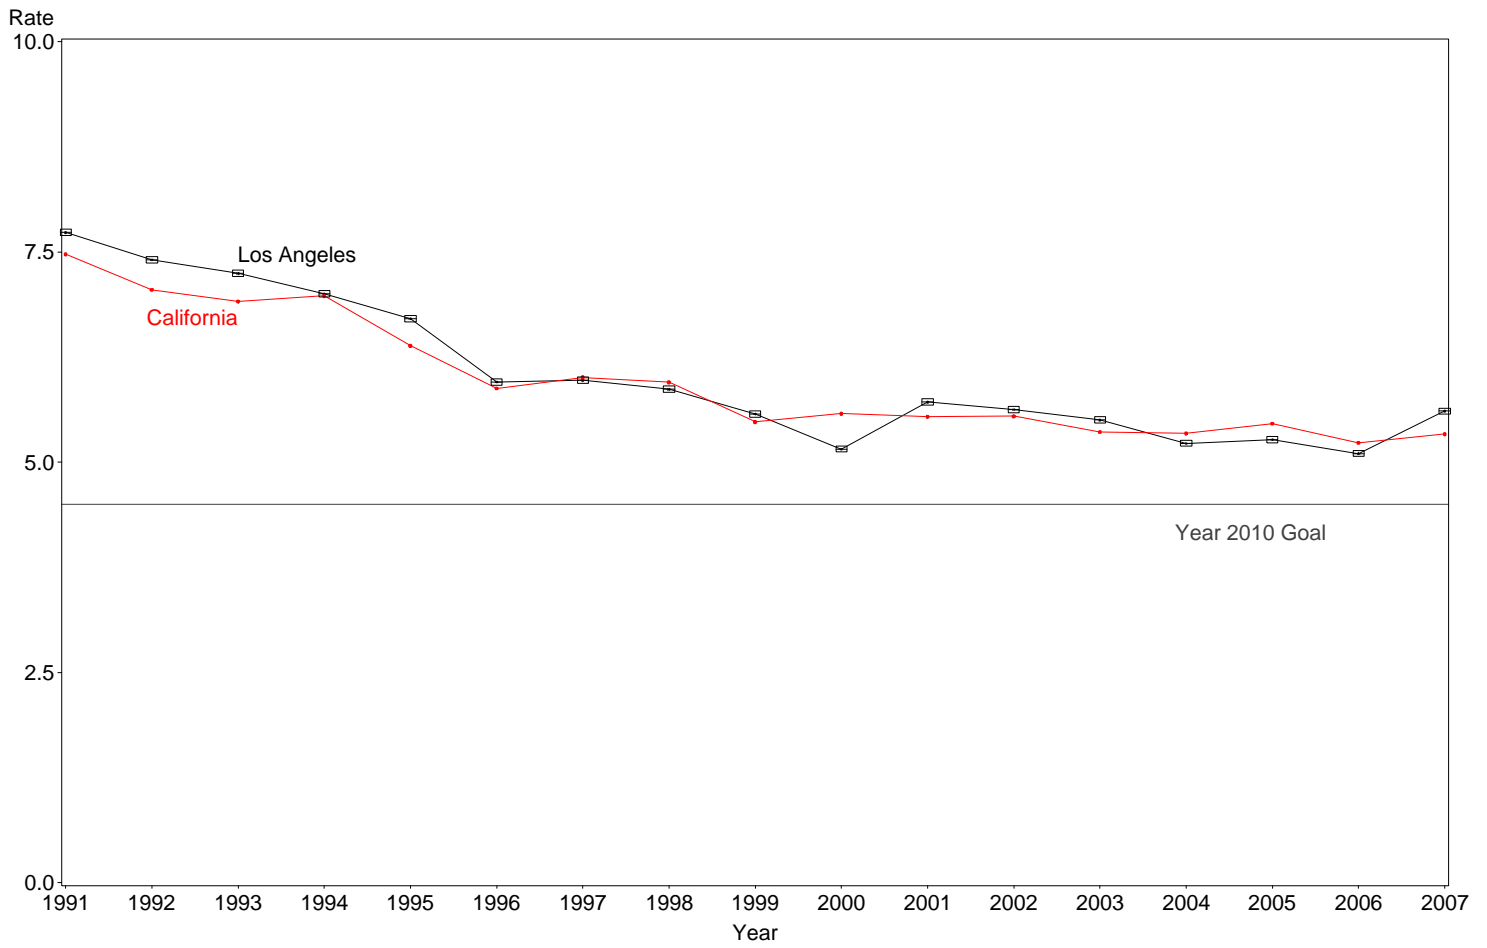

Infant Mortality Rate
Los Angeles County, 2005-2007

The box around the county point estimates denotes the 95% confidence interval around the estimate.