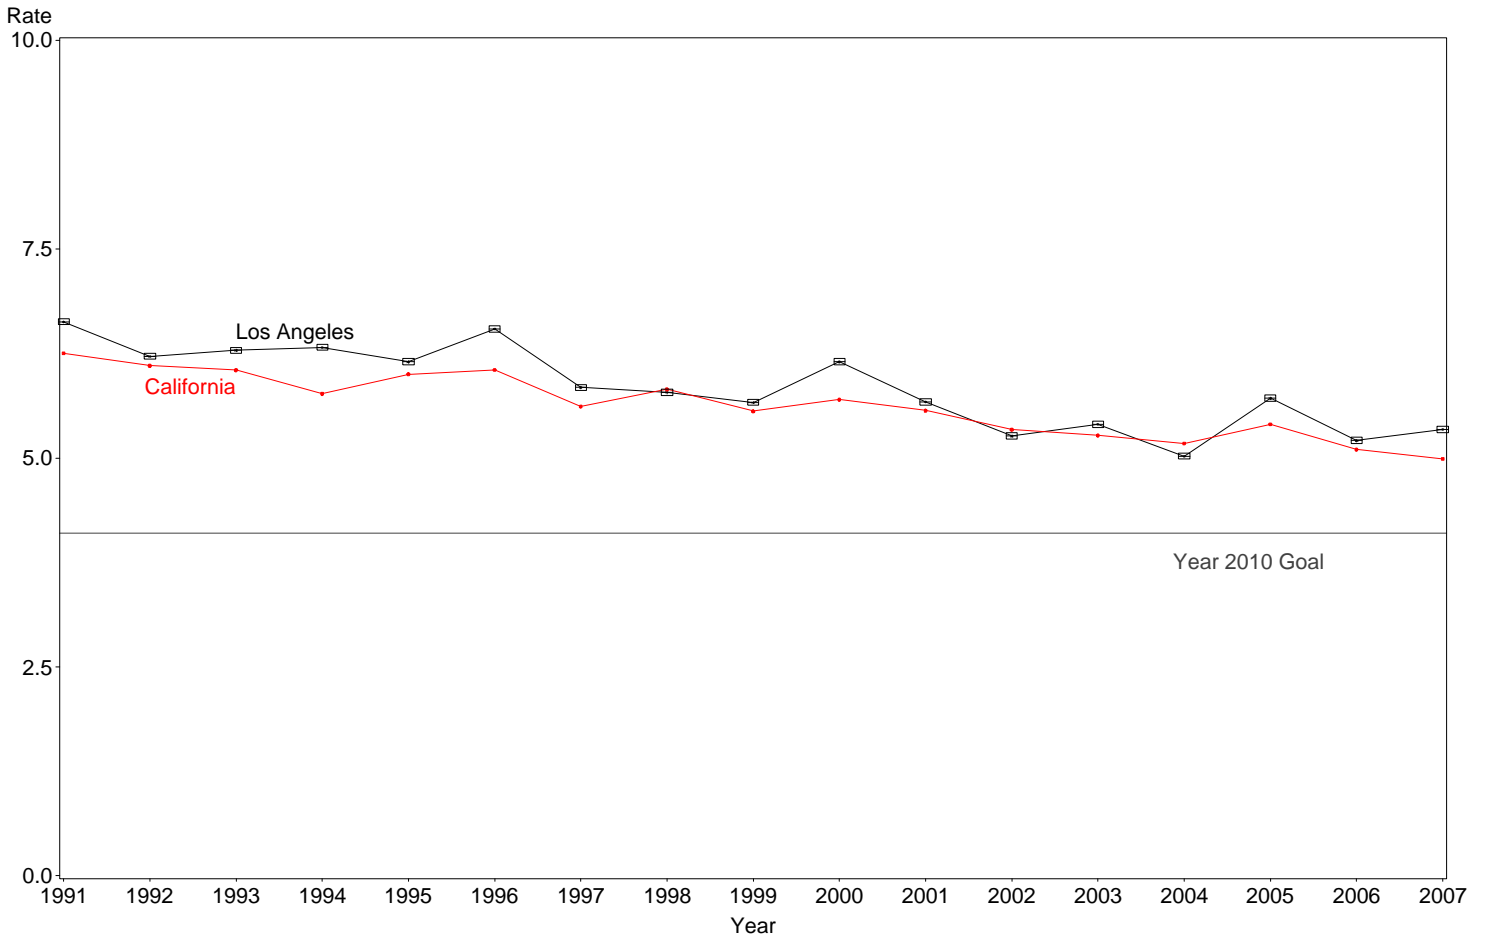

Fetal Mortality Rate
Los Angeles County, 2005-2007

The box around the county point estimates denotes the 95% confidence interval around the estimate.