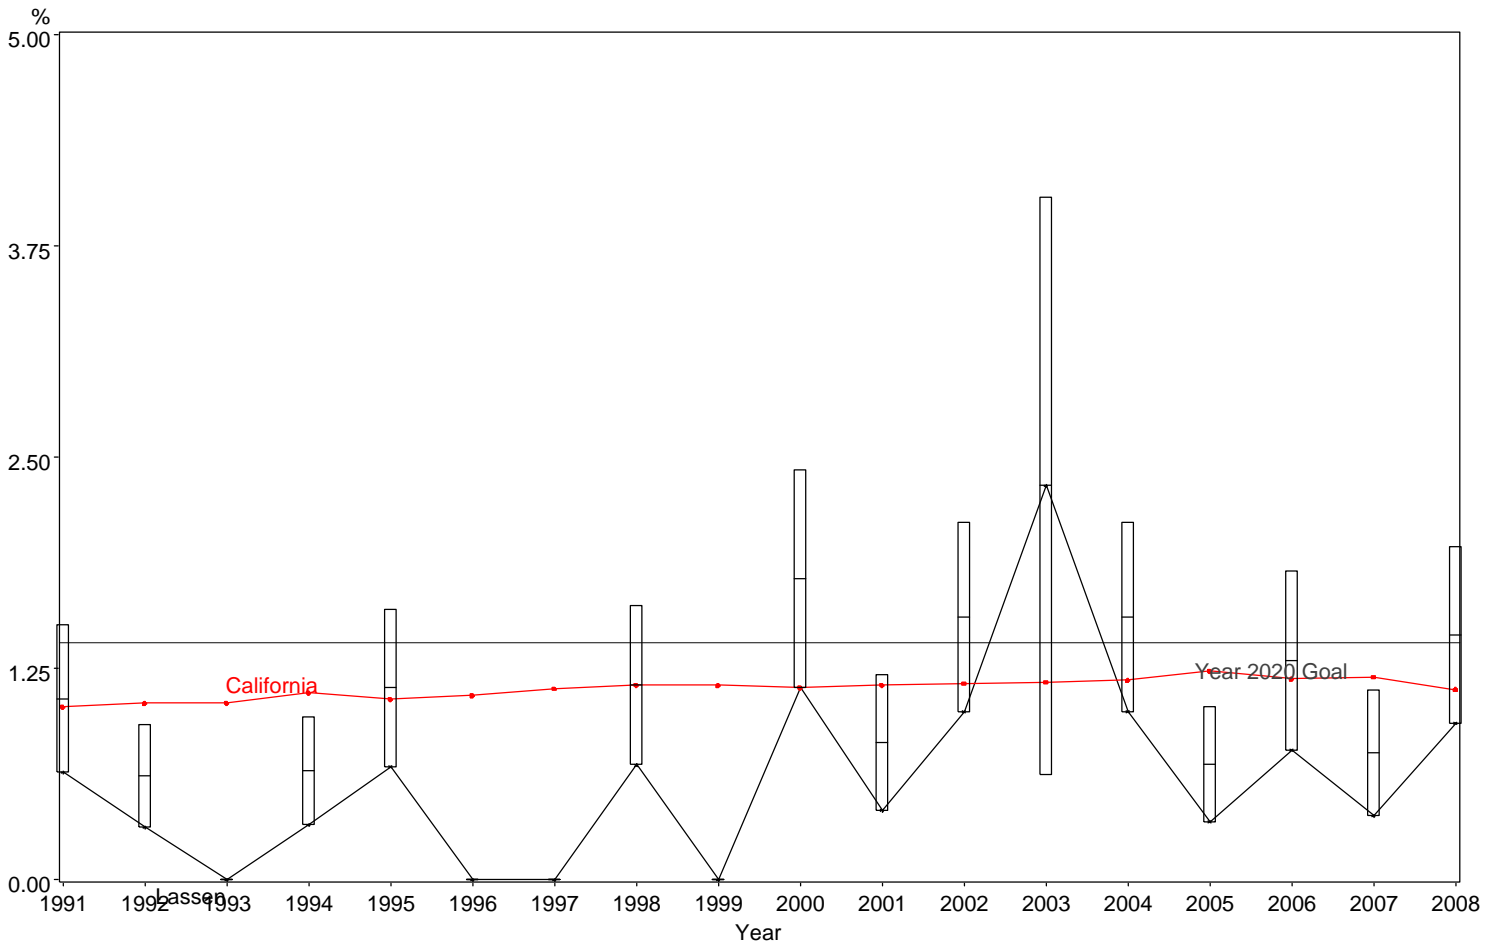

Percent of Very Low Birth Weight Infants
Lassen County, 1991-2008

The box around the county point estimates denotes the 95% confidence interval around the estimate.