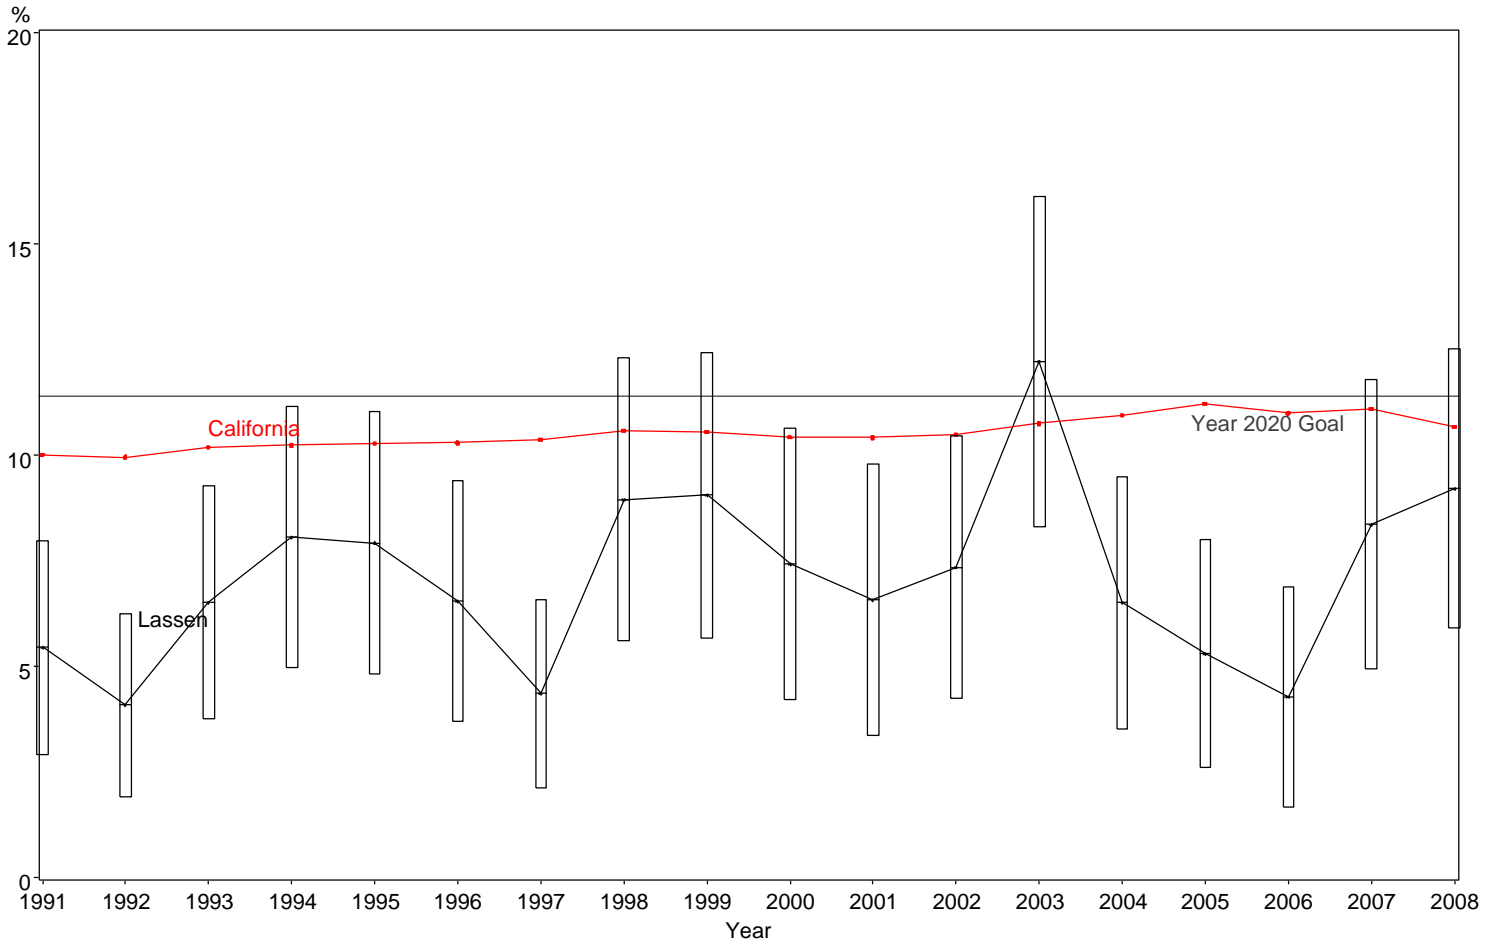

Percent of Preterm Infants  
Lassen County, 1991-2008

The box around the county point estimates denotes the 95% confidence interval around the estimate.