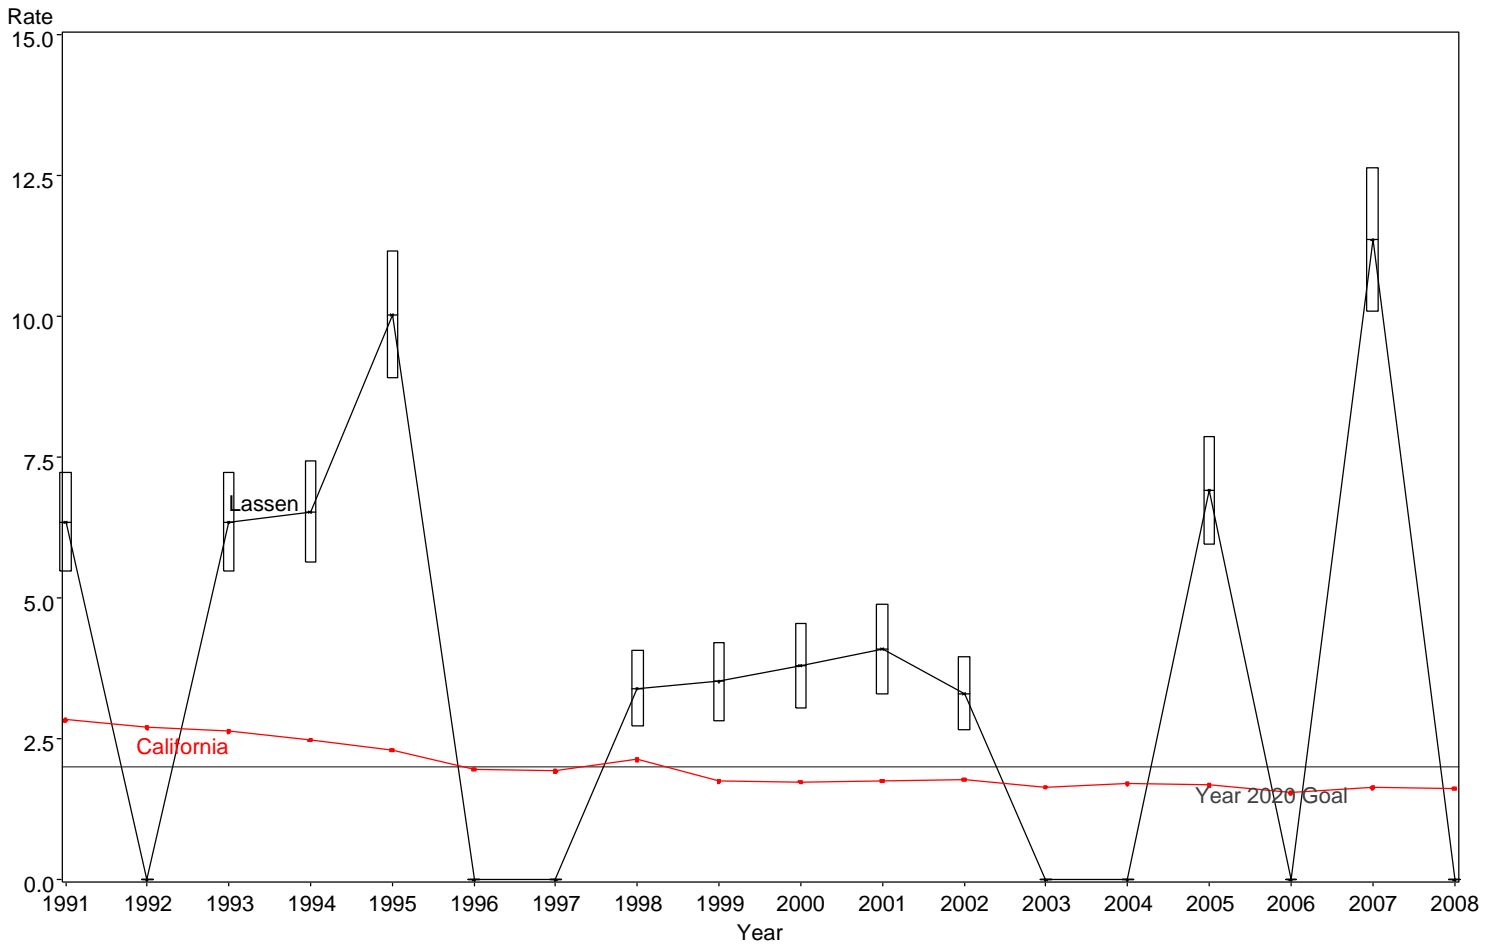

Postneonatal Mortality Rate
Lassen County, 1991-2008

The box around the county point estimates denotes the 95% confidence interval around the estimate.