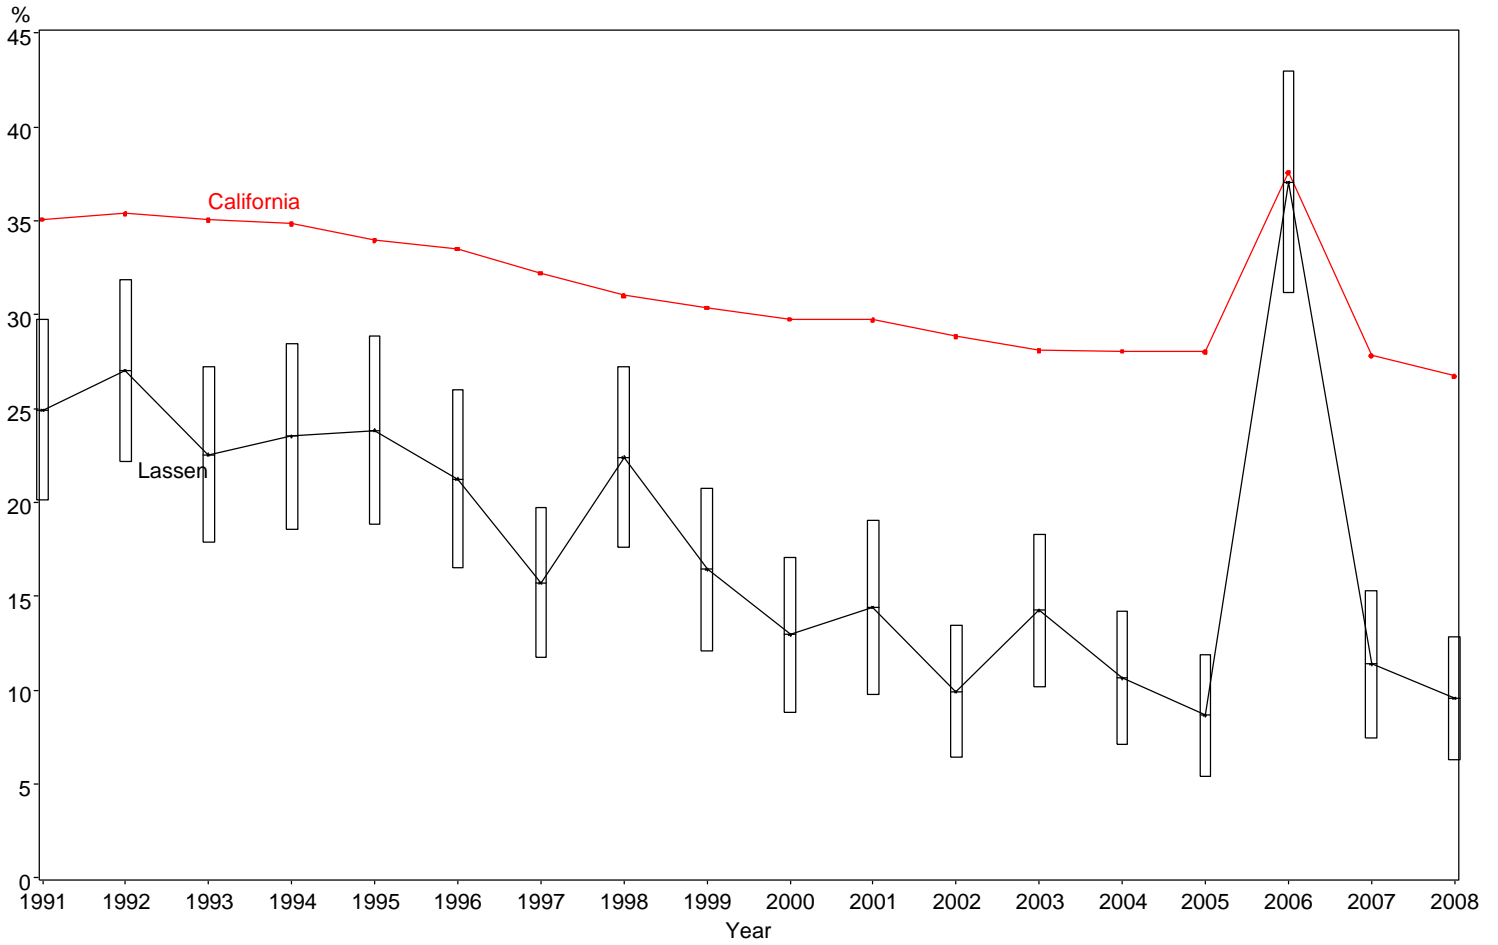

Percent of Births to Mothers with No High School Degree
Lassen County, 1991-2008

The box around the county point estimates denotes the 95% confidence interval around the estimate.

Starting in 2006, the actual HS degree information became available. Prior to 2006, a HS degree was estimated as ≥ 12 years of education