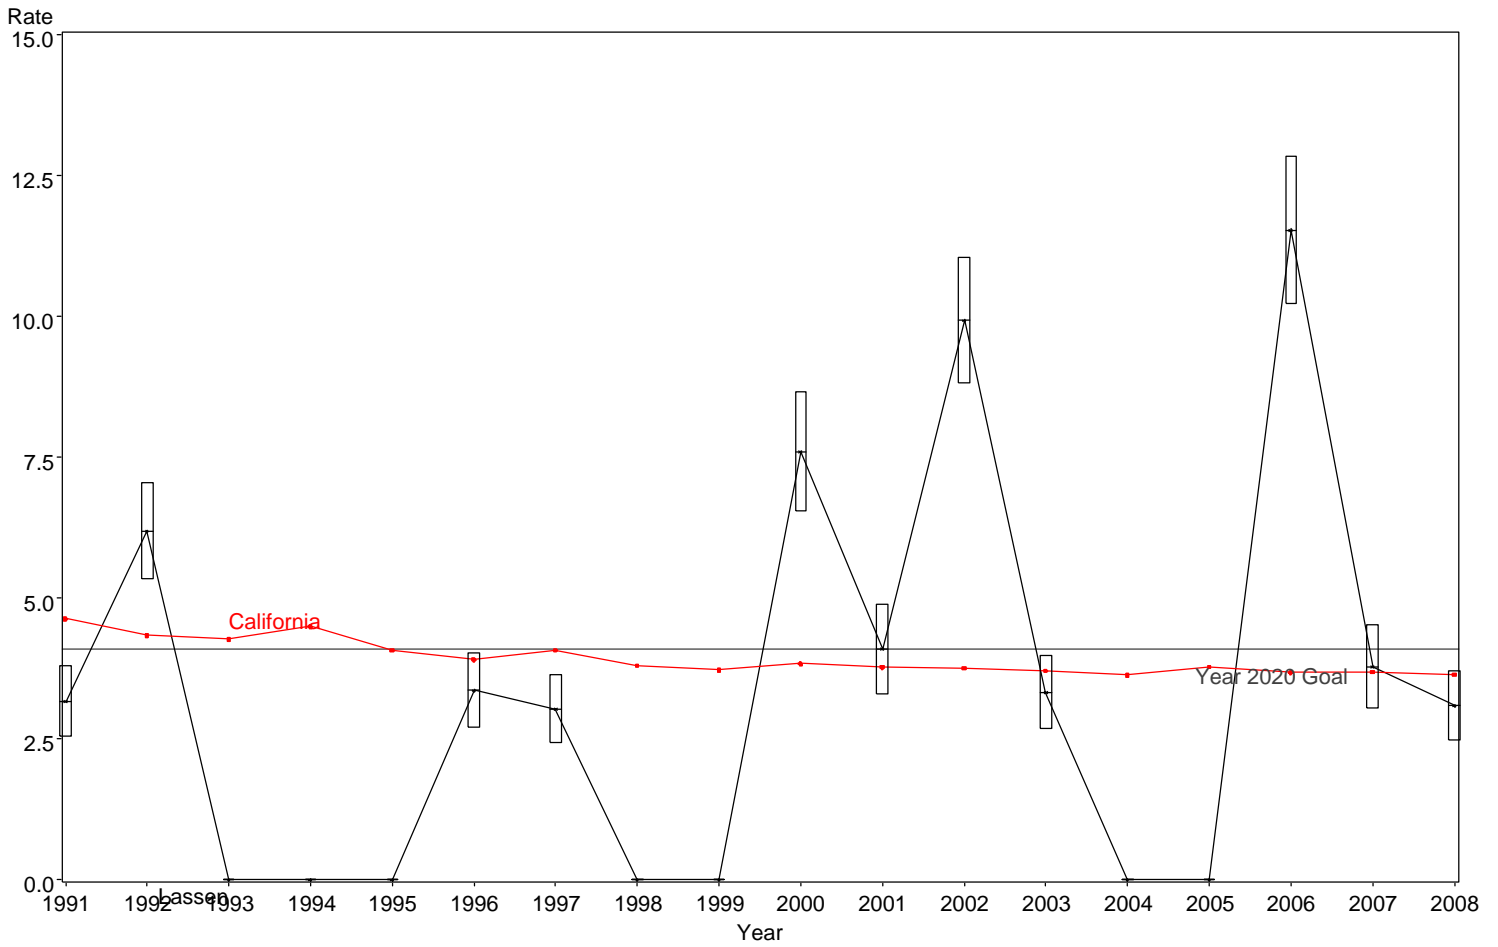

Neonatal Mortality Rate  
Lassen County, 1991-2008

The box around the county point estimates denotes the 95% confidence interval around the estimate.