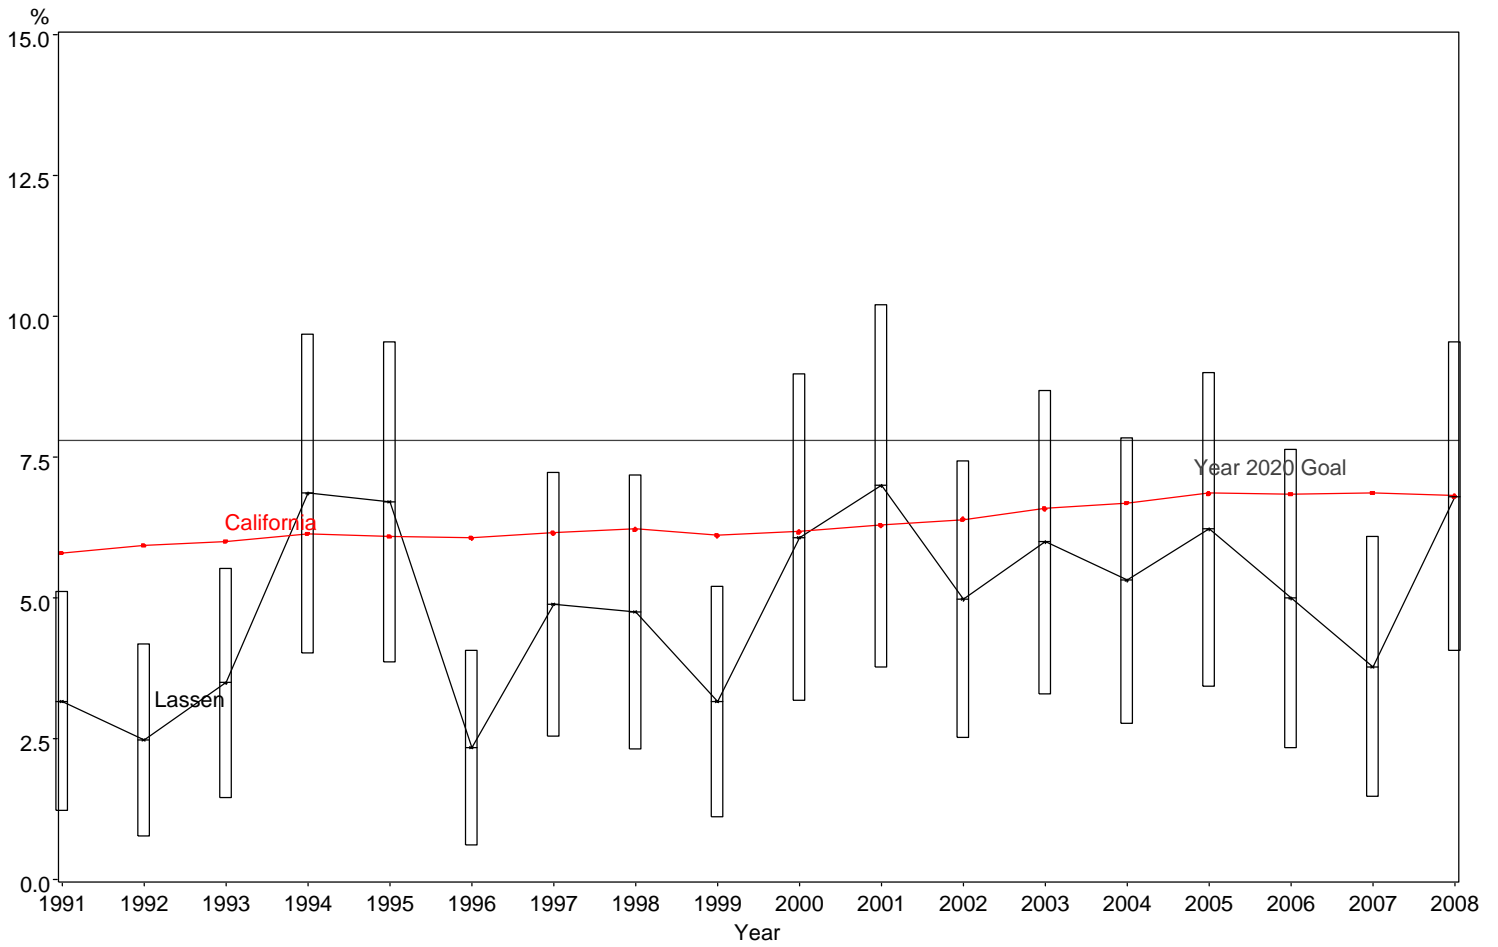

Percent of Low Birth Weight Infants
Lassen County, 1991-2008

The box around the county point estimates denotes the 95% confidence interval around the estimate.