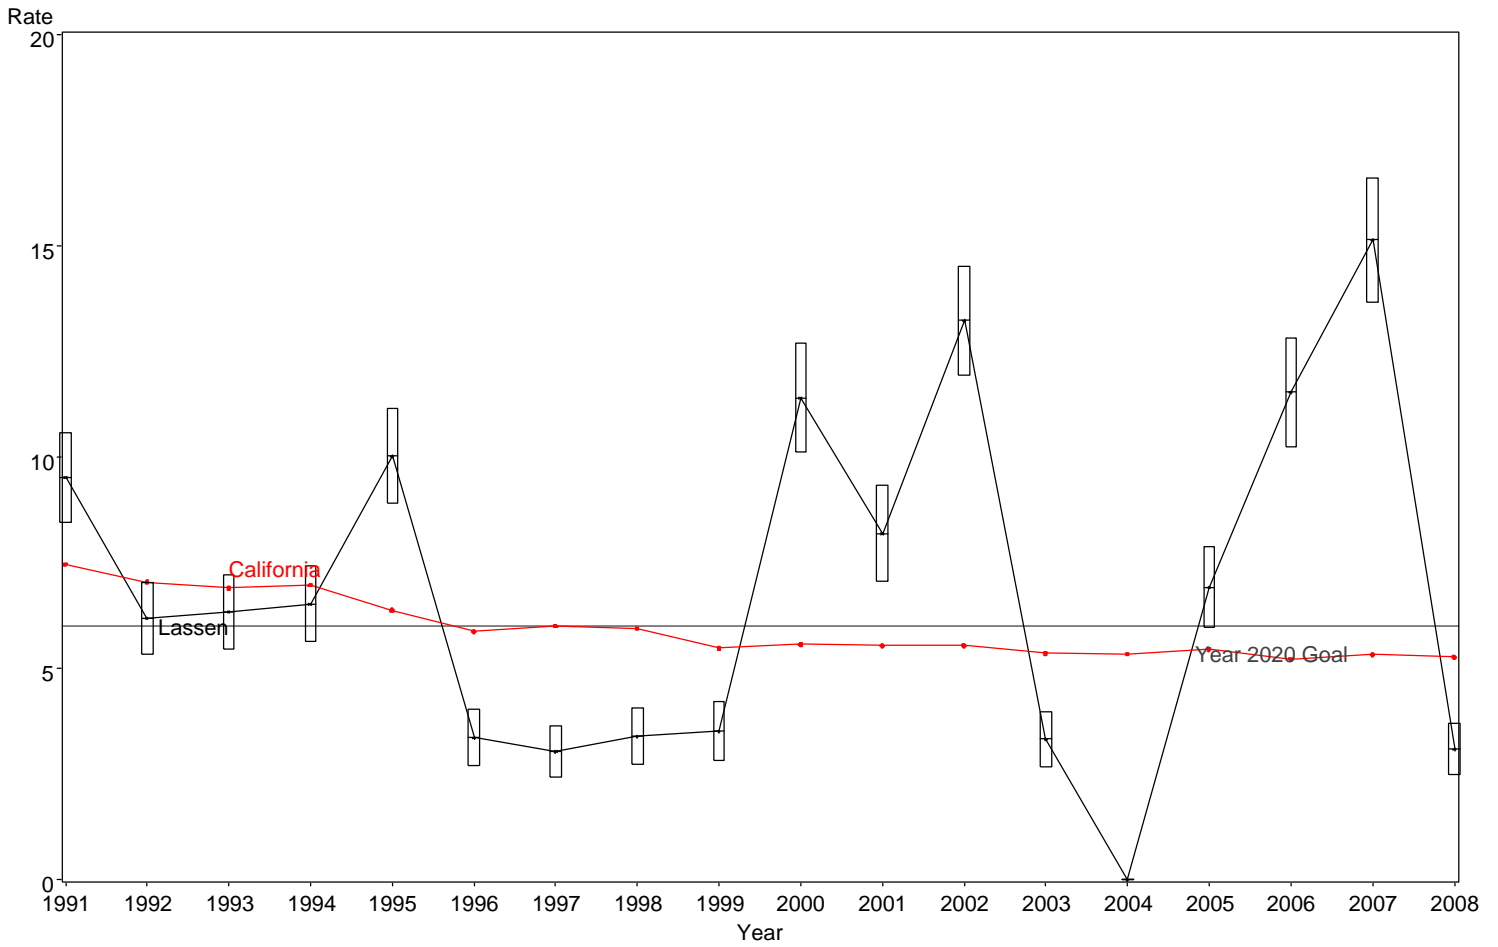

Infant Mortality Rate
Lassen County, 1991-2008

The box around the county point estimates denotes the 95% confidence interval around the estimate.