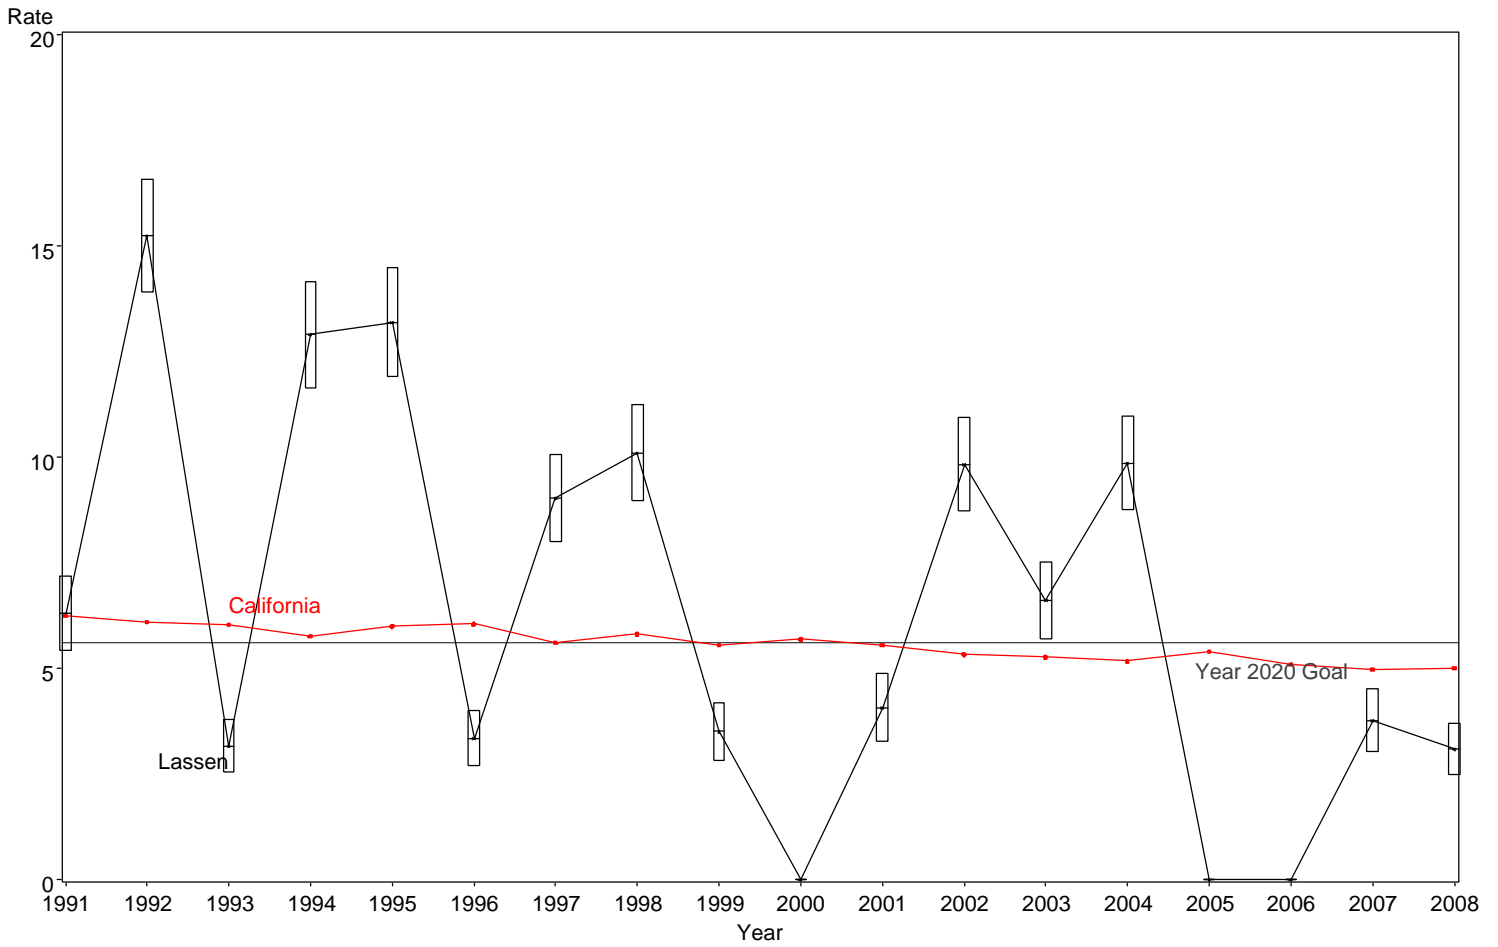

Fetal Mortality Rate
Lassen County, 1991-2008

The box around the county point estimates denotes the 95% confidence interval around the estimate.