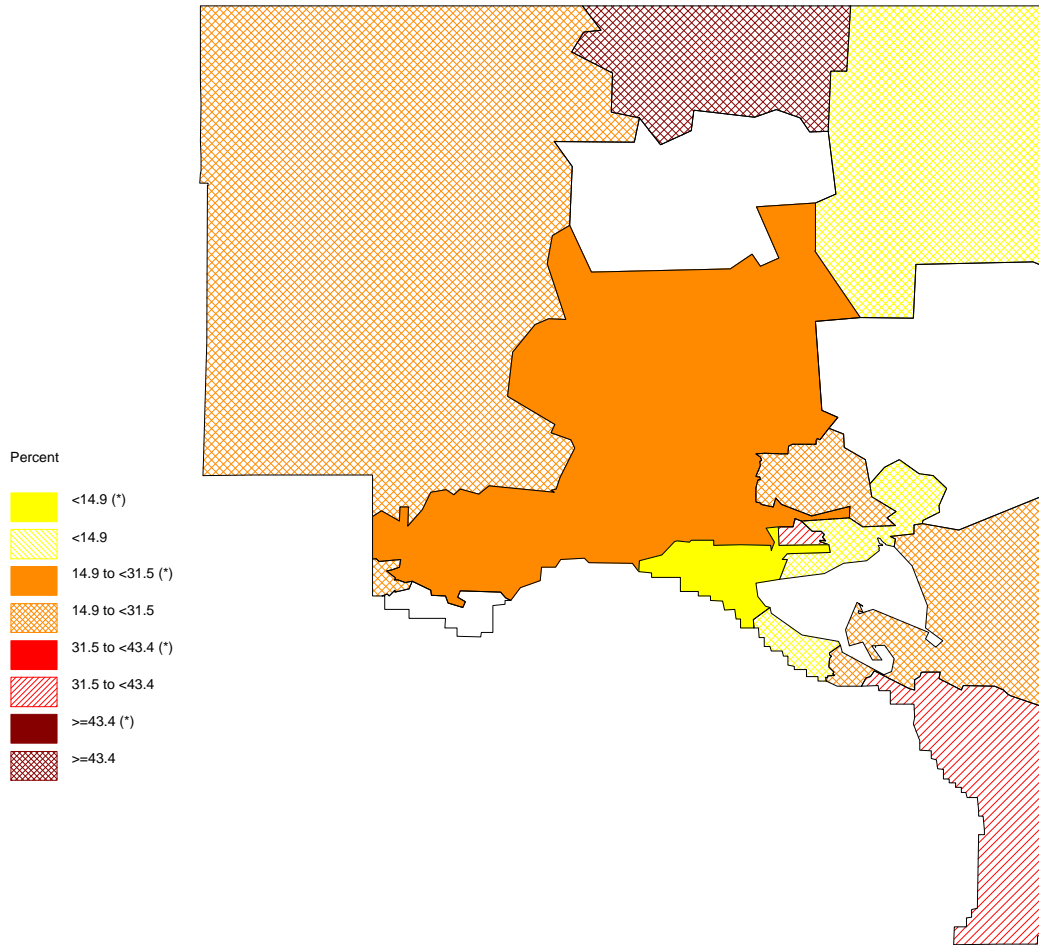

Percent of Births to Mothers with No High School Degree
Lassen County, 2006-2008

The star in parenthesis after the legend entry indicates a statistically significant percent compared to the California average (alpha=0.01; two-tailed test).
For white areas in the map, no data are available.