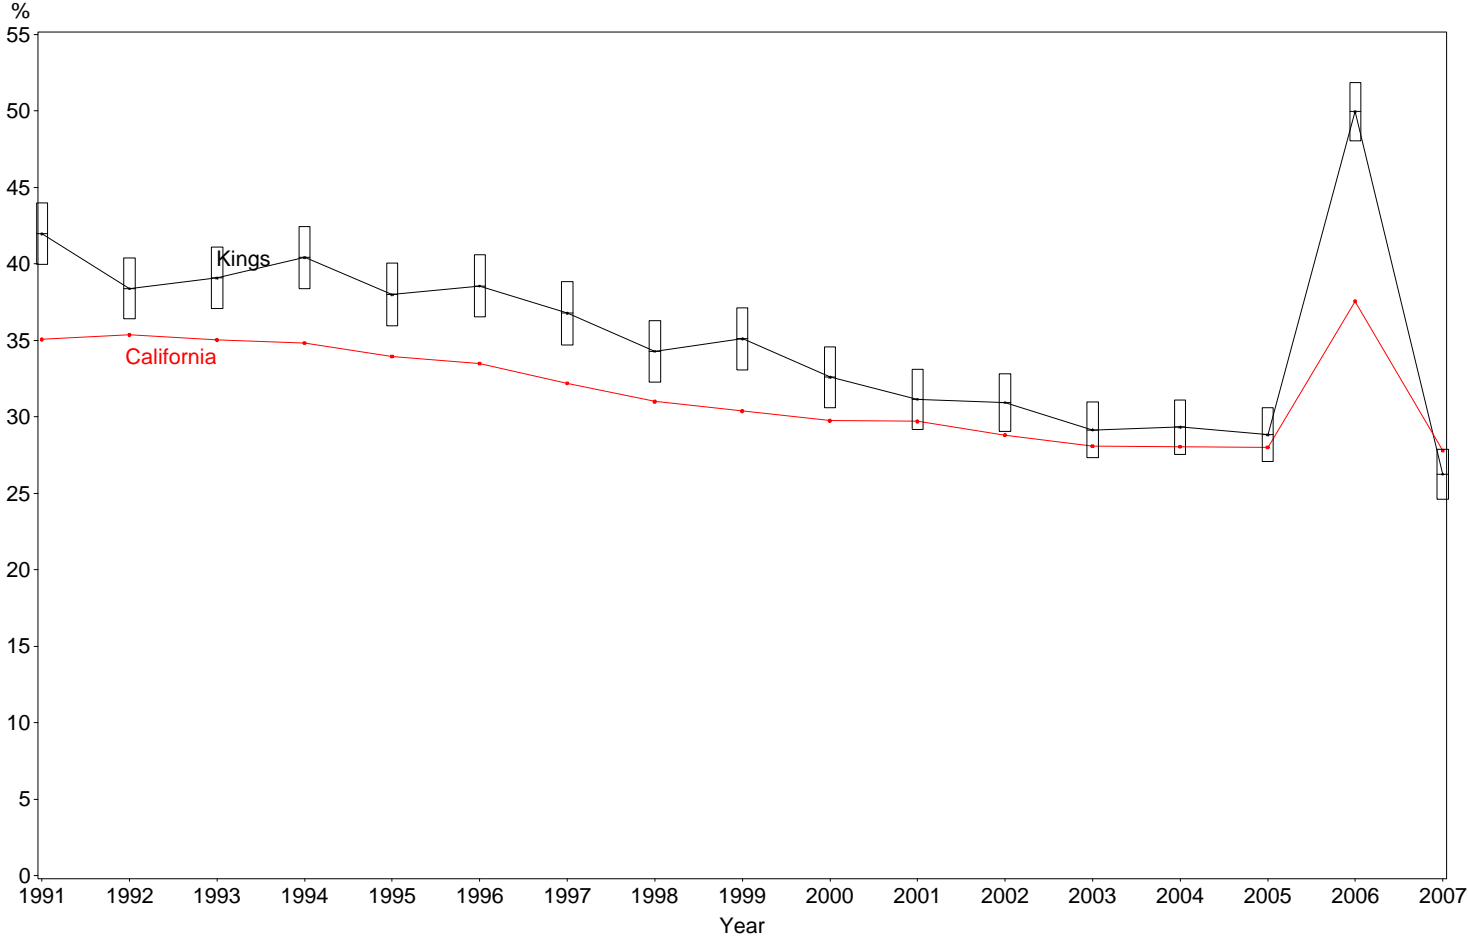

Percent of Births to Mothers with No High School Degree
 Kings County, 2005-2007

The box around the county point estimates denotes the 95% confidence interval around the estimate.
 Starting in 2006, the actual HS degree information became available. Prior to 2006, a HS degree was estimated as ≥ 12 years of education