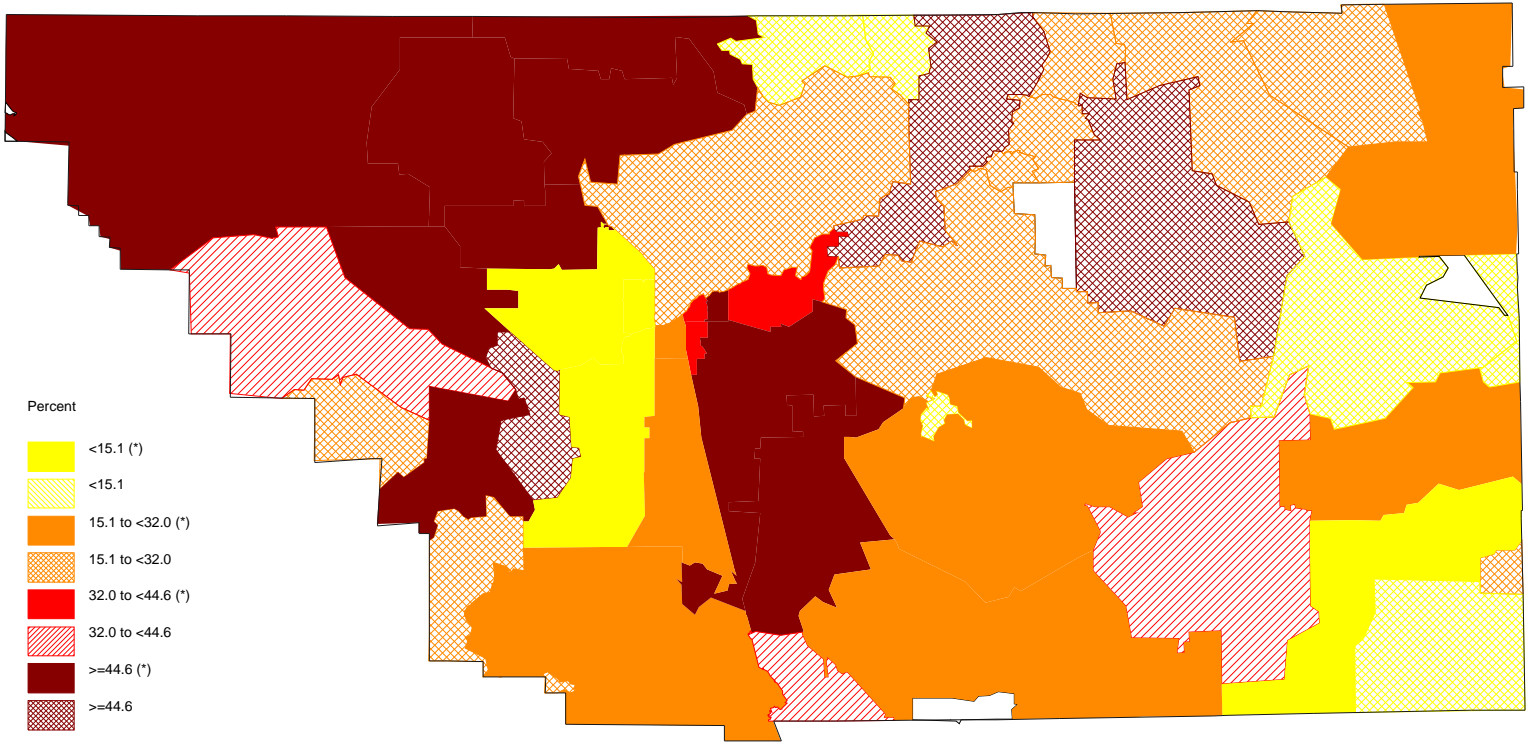

Percent of Births to Mothers with No High School Degree
Kern County, 2005-2007

The star in parenthesis after the legend entry indicates a statistically significant percent compared to the California average (alpha=0.01; two-tailed test).
For white areas in the map, no data are available.