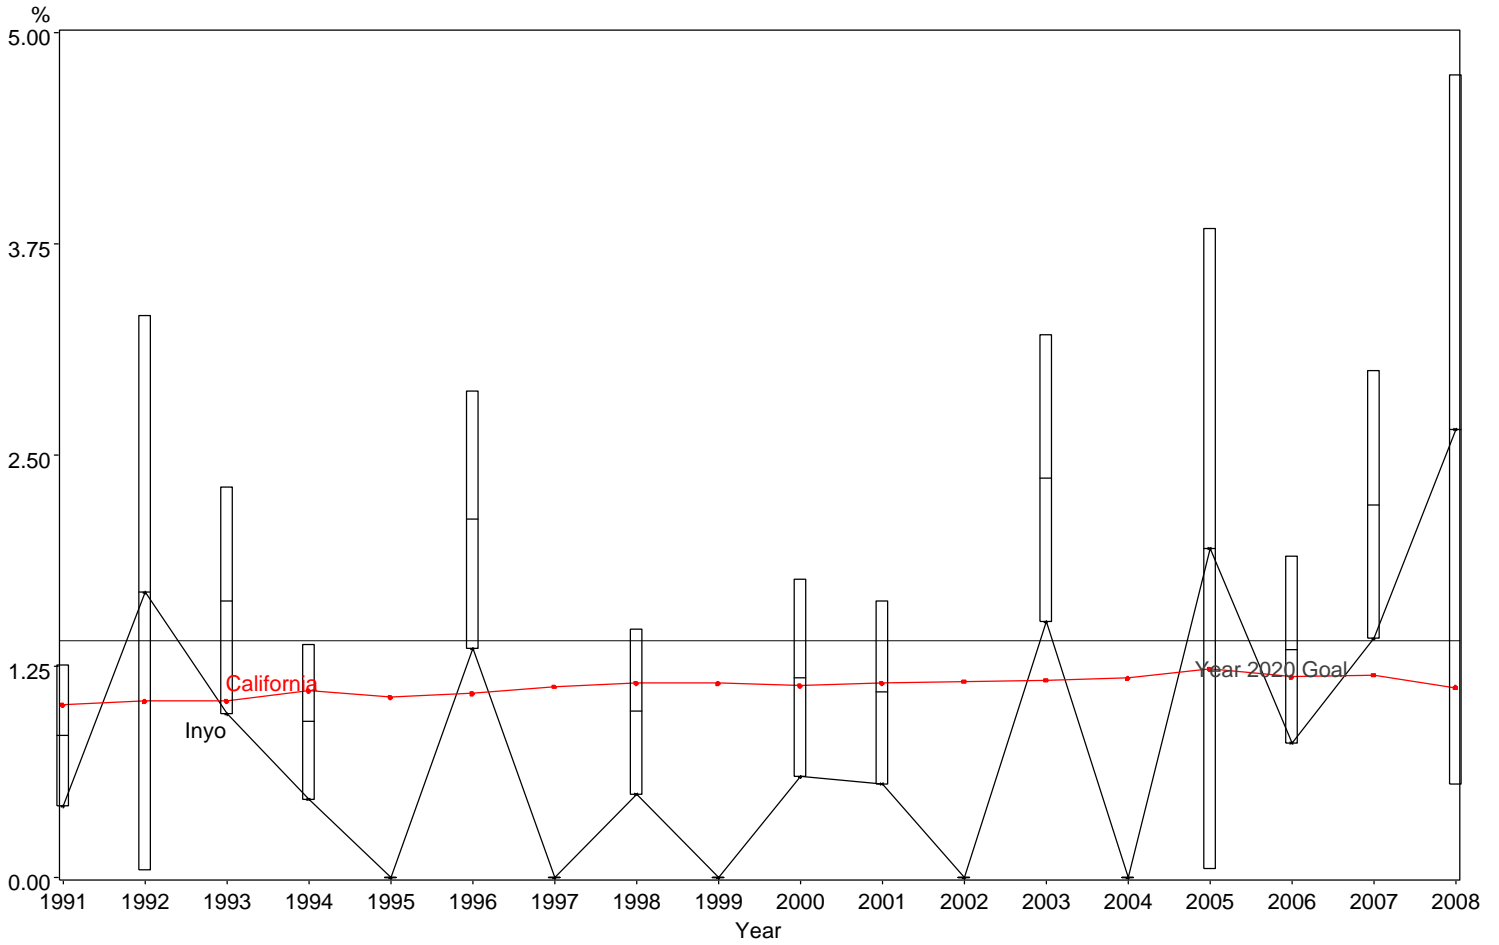

Percent of Very Low Birth Weight Infants
Inyo County, 1991-2008

The box around the county point estimates denotes the 95% confidence interval around the estimate.