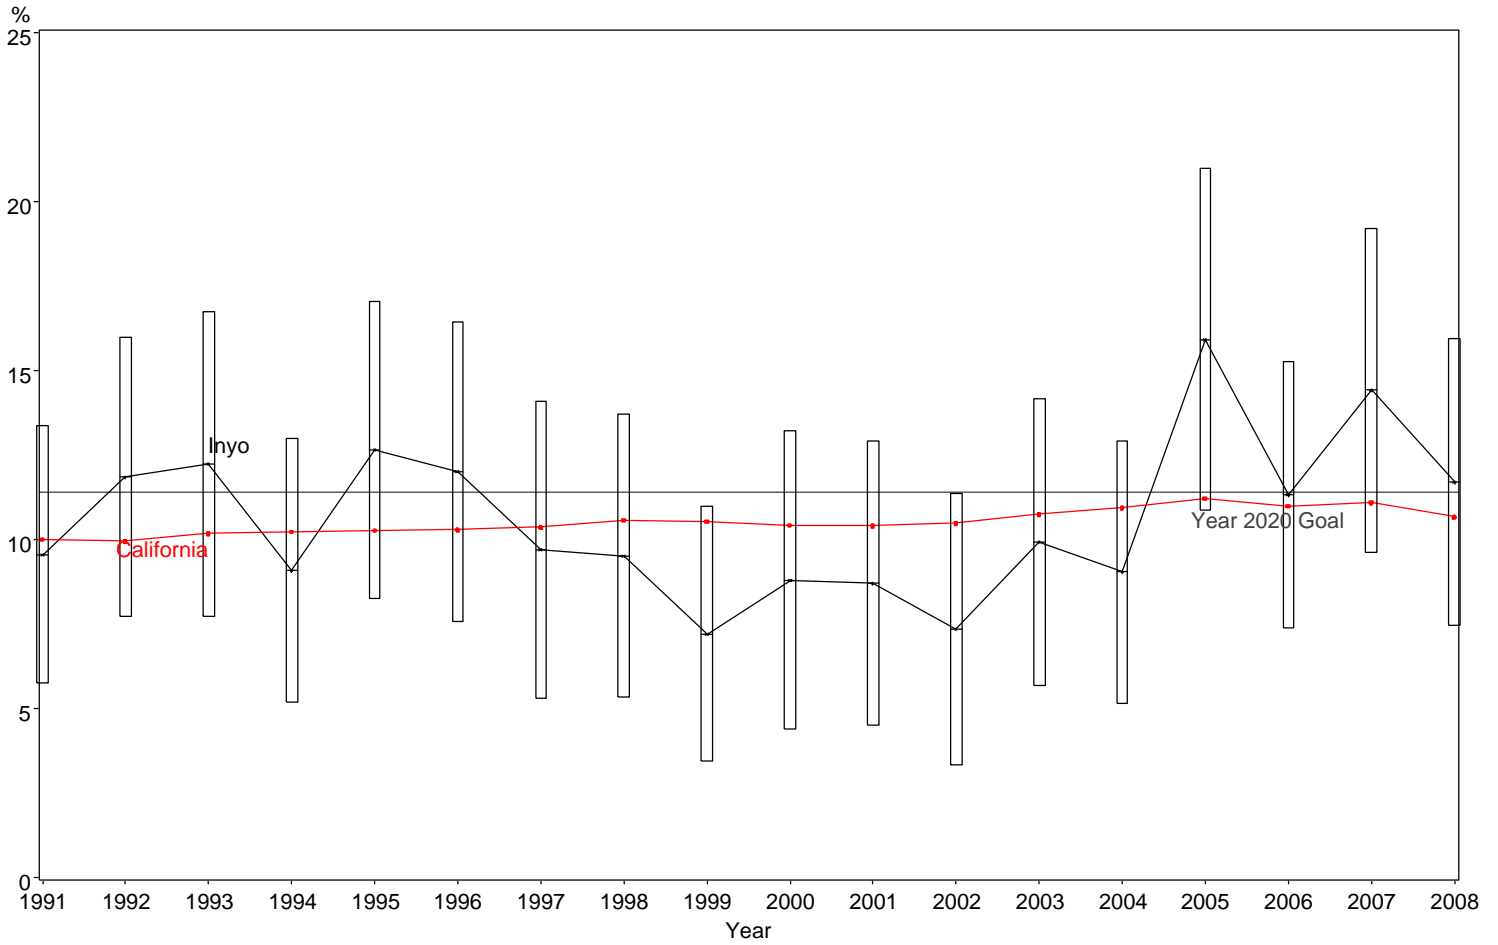

Percent of Preterm Infants
Inyo County, 1991-2008

The box around the county point estimates denotes the 95% confidence interval around the estimate.